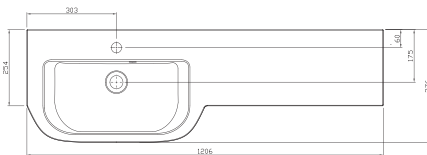

Derwent Slimline Wing 1500