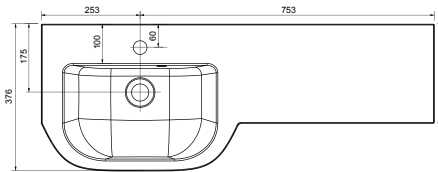

Derwent Slimline Wing 1200