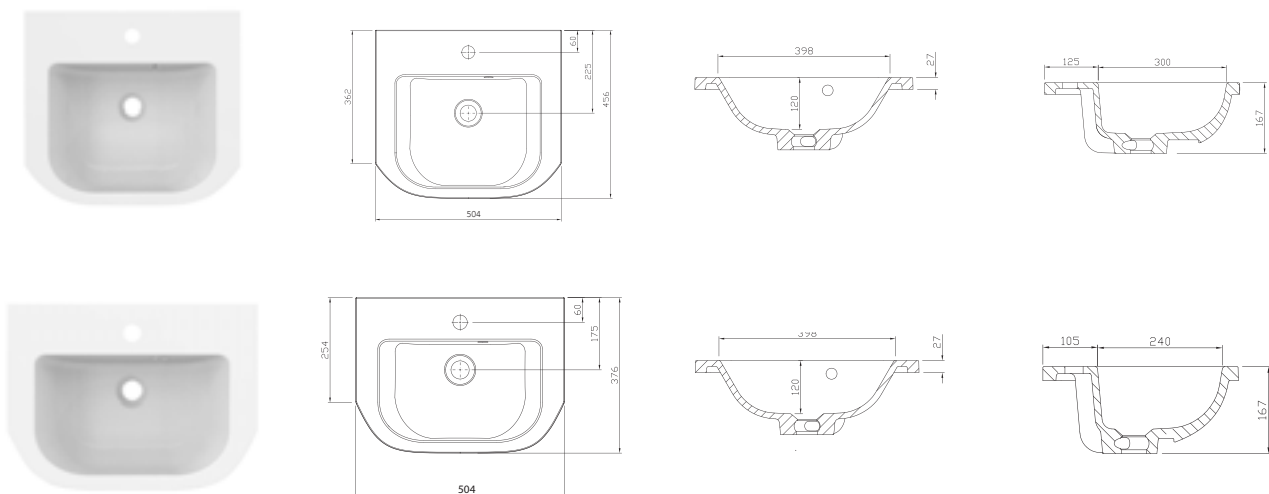

Derwent Cast Semi Recessed Basin

Designed to sit directly on to a 500mm or 600mm standard or slimline basin unit.
Single tap hole and integrated overflow. Requires a slotted waste.

Derwent Cast Semi-Recessed Basin	Product Finishes	Derwent Cast 500 (506w x 456d x 27h)	Derwent Cast 600 (606w x 456d x 27h)	Derwent Cast Slimline 500 (506w x 376d x 27h)	Derwent Cast Slimline 600 (606w x 370d x 27h)
	White	373568 (to fit 500 unit)	373569 (to fit 600 unit)	373575 (to fit 500 Slimline unit)	373576 (to fit 600 Slimline unit)
	Price	£228.00	£245.00	£228.00	£245.00