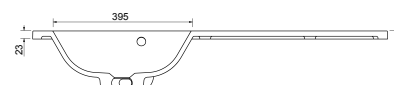

Derwent Wing 1200