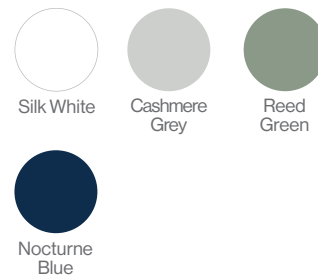

Two Drawer Vanity	Product Finishes	Vanity 600 (Illustrated) (590w x 450d x 500h)	Vanity 800 (790w x 450d x 500h)
	Silk White	503438	503538
	Cashmere Grey	503439	503539
	Reed Green	503440	503540
	Nocturne Blue	503441	503541
	Price	£555.00	£595.00