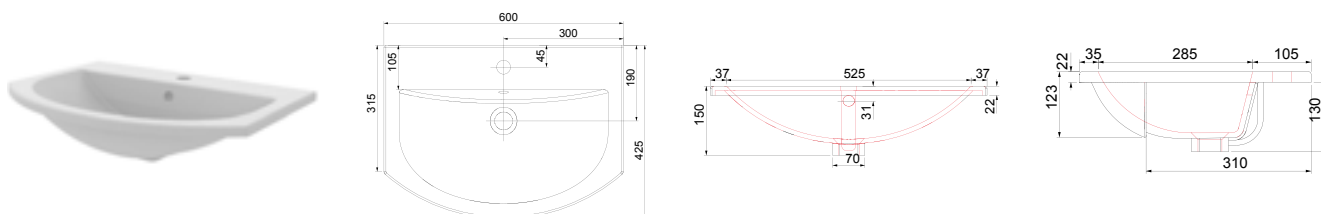

Rina Cast 600 Semi Recessed Basin