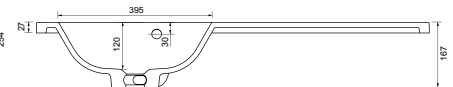

Derwent Slimline Wing 1200