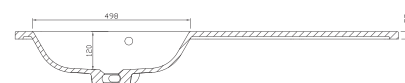

Derwent Wing 1500