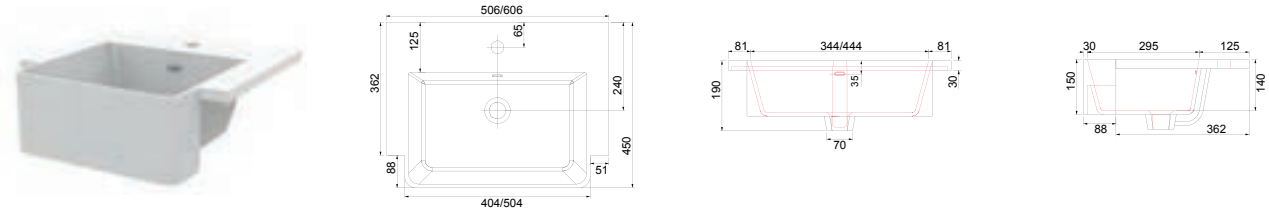

Arno Cast Semi Recessed Basin

Designed to sit directly on to 500mm or 600mm standard depth basin units.

Arno Cast Semi Recessed Basin	Product Finishes	Arno 500 (506w x 450d x 30h)	Arno 600 (606w x 450d x 30h)
	White	37.3551 (to fit 500 unit)	37.3552 (to fit 600 unit)
	Price	£143.00	£165.00