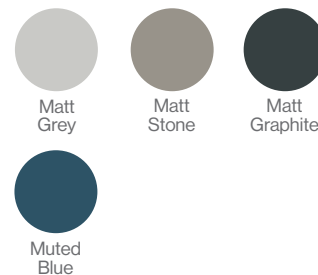

Winson High Rise Units

Winson high rise units include carcass, soft close hinges, two reversible LH/RH doors, two fixed shelves and three removable shelves, 50mm service space and wall hanging fixings.

High Rise 300	Product Finishes	Standard (300w x 358d x 1910h)	Slimline (300w x 250d x 1910h)
	Matt Grey	231702	221702
	Matt Stone	231703	221703
	Matt Graphite	231712	221712
	Muted Blue	231710	221710
	Price	£552.00	£552.00

Winson Bath & Fitters Panels

Winson panels are edged on all sides and can be cut to size to complete your room. Fitters panels can be used to end a furniture run or close a gap between a unit and the wall. Bath panels include an upper panel, 150mm plinth and are height adjustable 450-575mm. Once cut, panels will need to be sealed with waterproof sealer.

Fitted Panels	Product Finishes	Bath Side Panel & Plinth 1700mm (450mm side panel & 150mm plinth)	Bath End Panel & Plinth 700mm (450mm end panel & 150mm plinth)
	Matt Grey	213502	213702
	Matt Stone	213503	213703
	Matt Graphite	213512	213712
	Muted Blue	213510	213710
	Price	£284.00	£124.00

Fitted Panels	Product Finishes	Base Panel (18w x 360d x 810h)	Wall Panel (18w x 220d x 660h)
	Matt Grey	192502	192702
	Matt Stone	192503	192703
	Matt Graphite	192512	192712
	Muted Blue	192510	192710
	Price	£61.00	£44.00

Winson Plinths

Winson plinths are edged on all sides, can be cut to size and attached to fitted furniture with provided plinth clips. Once cut, plinths will need to be sealed with waterproof sealer.

Plinths	Product Finishes	600mm Plinth (18d x 150h)	1200mm Plinth (18d x 150h)	1800mm Plinth (18d x 150h)	2500mm Plinth (18d x 150h)	Plinth Return (318w x 18d x 150h)
	Matt Grey	193102	193202	193302	193402	193002
	Matt Stone	193103	193203	193303	193403	193003
	Matt Graphite	193112	193212	193312	193412	193012
	Muted Blue	193110	193210	193310	193410	193010
	Price	£44.00	£63.00	£95.00	£126.00	£19.00