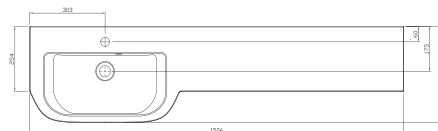

Derwent Cast Semi Recessed Slimline Wing Basin

Designed to sit directly on to a 1000, 1200 or 1500mm slimline basin unit.
Single tap hole and integrated overflow. Requires a slotted waste.

Derwent Cast Semi Recessed Slimline Wing Basin	Derwent Wing 1000 (1006w x 376d x 23h)	Derwent Wing 1200 (1206w x 376d x 23h)	Derwent Wing 1500 (1506w x 376d x 23h)
LH	373589	373577	373581
RH	373590	373578	373582
Price	£340.00	£375.00	£400.00