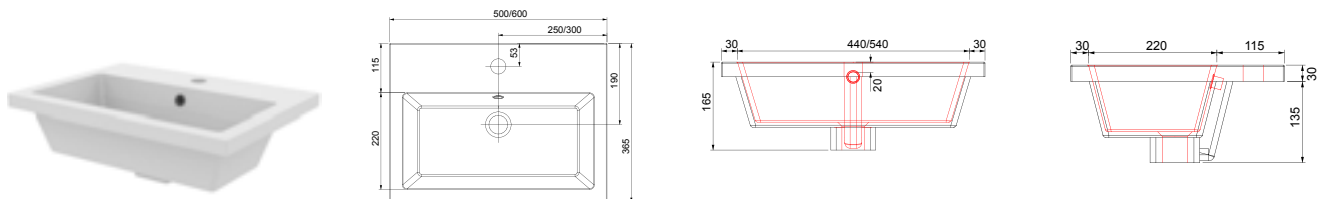

Dart Cast Sit-In Basin

To sit in a 500 / 600mm standard basin unit. Single tap hole and integrated overflow that requires a slotted waste.

Dart Cast Sit-In Basin	Product Finishes	Dart 500 (500w x 365d x 30h)	Dart 600 (600w x 365d x 30h)
	White	373564	373584
	Price	£225.00	£230.00