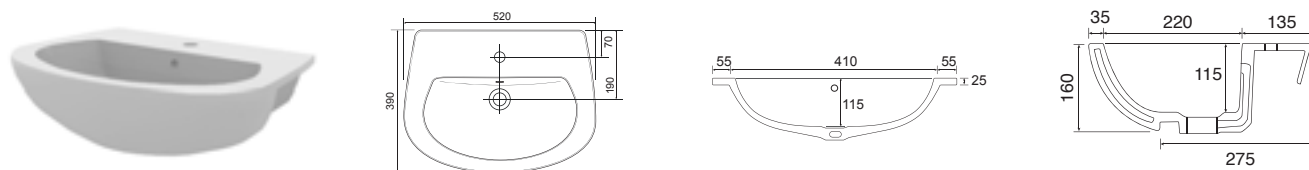

Dallas Ceramic Semi Recessed Basin

Product Finishes	Cherwell (500w x 435d x 20h)	Rina Cast 500* (500w x 435d x 20h)	Rina Cast 600* (600w x 435d x 20h)	Dallas Ceramic (520w x 390d x 25h)
White	892501 (Minimum 500 basin unit required.)	373207 (Minimum 500 basin unit required.)	373209 (Minimum 600 basin unit required.)	37.9091 (Minimum 500 basin unit required.)
Price	£245.00	£280.00	£300.00	£84.00

Note: All above basins include a single tap hole and integrated overflow that requires a slotted waste. Cherwell and Dallas basins include a Chrome interchangeable overflow ring.