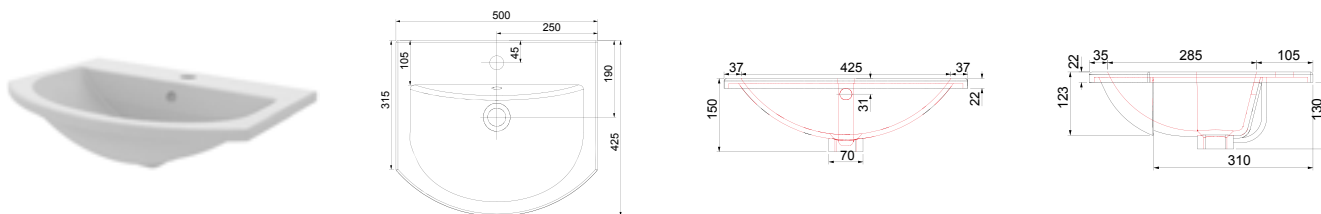

Basins

For Fitted Furniture

Aston Glossy White | P8

Basins compatible for use with the Aston, Winson and Elmore fitted furniture ranges.

Cherwell Ceramic Semi Recessed Basin

Rina Cast 500 Semi Recessed Basin