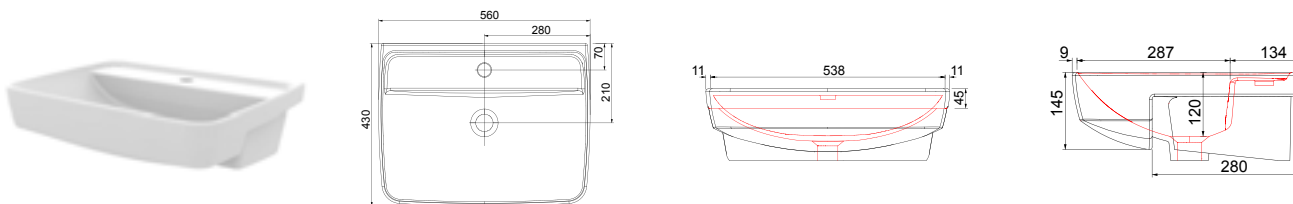

Wenning Ceramic Semi Recessed Basin

Basin includes a single tap hole and integrated overflow that requires a slotted waste.
Wenning basins include a Chrome interchangeable overflow ring.

Wenning Ceramic Semi Recessed Basin	Product Finishes	Wenning Ceramic (560w x 430d x 45h)
	White	890501 (Minimum 600 basin unit required.)
	Price	£150.00