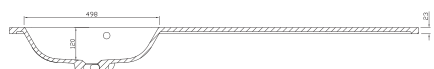

Derwent Cast Semi Recessed Slimline Wing Basin

Designed to sit directly on to a 1000, 1200 or 1500mm slimline basin unit.
Single tap hole and integrated overflow. Requires a slotted waste.

Derwent Cast Semi Recessed Slimline Wing Basin	Derwent Wing 1000 (1006w x 376d x 23h)	Derwent Wing 1200 (1206w x 376d x 23h)	Derwent Wing 1500 (1506w x 376d x 23h)
LH	373589	373577	373581
RH	373590	373578	373582
Price	£340.00	£375.00	£400.00