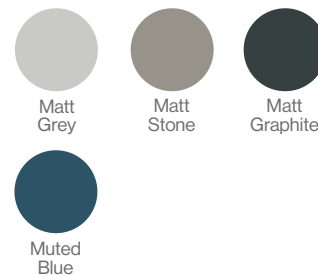

Winson Basin Units

Winson basin units include carcass, upper panel, two doors, soft close hinges, removable internal shelf, removable rear panel, 50mm service space and wall hanging fixings

Basin Unit 500	Product Finishes	Standard (Illustrated) (500w x 358d x 810h)	Slimline (500w x 250d x 810h)
	Matt Grey	230602	220602
	Matt Stone	230603	220603
	Matt Graphite	230612	220612
	Muted Blue	230610	220610
	Price	£406.00	£406.00

Basin Unit 600	Product Finishes	Standard (Illustrated) (600w x 358d x 810h)	Slimline (600w x 250d x 810h)
	Matt Grey	230702	220702
	Matt Stone	230703	220703
	Matt Graphite	230712	220712
	Muted Blue	230710	220710
	Price	£419.00	£419.00

Winson WC Units

Winson WC units include carcass, hinged upper panel for easy cistern access, lower panel and wall hanging fixings. WC units can be fitted with any standard worktop or a colour matched top panel.

WC Unit 500	Product Finishes	Standard (500w x 358d x 810h)	Slimline (500w x 250d x 810h)	Slimline c/w Worktop (505w x 254d x 828h)
	Matt Grey	230202	220202	220102
	Matt Stone	230203	220203	220103
	Matt Graphite	230212	220212	220112
	Muted Blue	230210	220210	220110
	Price	£353.00	£353.00	£397.00

WC Unit 600	Product Finishes	Standard (Illustrated) (600w x 358d x 810h)	Slimline (600w x 250d x 810h)
	Matt Grey	230302	220302
	Matt Stone	230303	220303
	Matt Graphite	230312	220312
	Muted Blue	230310	220310
	Price	£370.00	£370.00