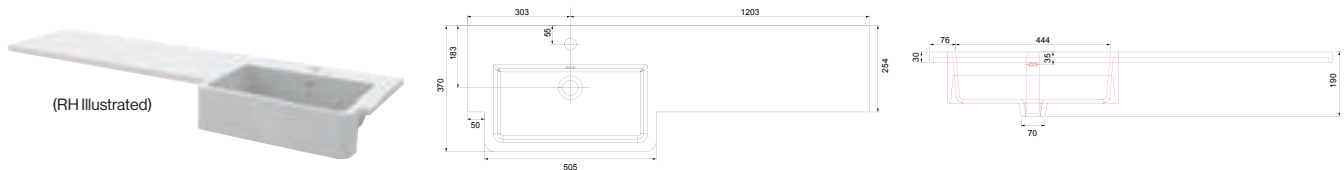

Arno Cast Semi Recessed Wing Basin

Combination of Arno 600mm slimline basin with integrated worktop.
One tap hole and integrated overflow. Requires slotted waste.

Arno Cast Semi Recessed Wing Basin	Product Finishes	Arno LH Wing 1500 (1506w x 370d x 30h)	Arno RH Wing 1500 (1506w x 370d x 30h)
	White	37.3562 (Requires 600mm slim basin unit)	37.3563 (Requires 600mm slim basin unit)
	Price	£238.00	£238.00