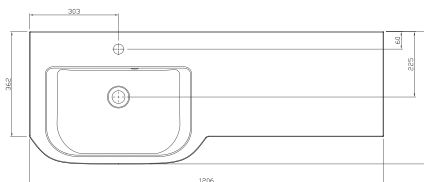

Derwent Wing 1500