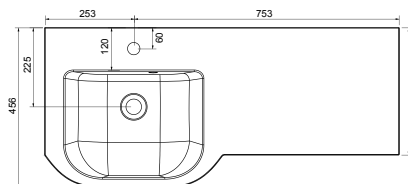

Derwent Wing 1200