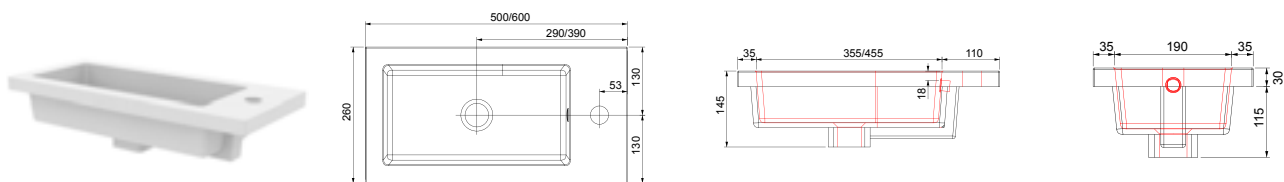

Dart Cast Slimline Sit-In Basin

To sit in a 500 / 600mm slimline basin unit. Single tap hole. Requires slotted waste. Can be mounted with tap on LH or RH side.

Dart Cast Slimline Sit-In Basin	Product Finishes	Dart 500 Slimline (500w x 260d x 30h)	Dart 600 Slimline (600w x 260d x 30h)
	White	373585	373567
	Price	£225.00	£230.00