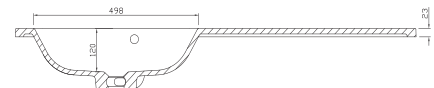

Derwent Slimline Wing 1500