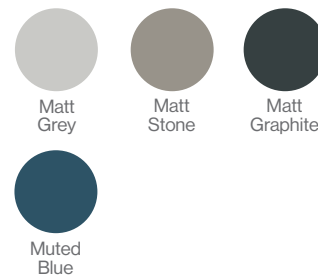

Winson Wall Hung Vanity with Worktop & Sit-On Basin

Build your own vanity with a worktop and sit-on basin. Vanity unit comes with drawer fascia and soft close runners.

Step 1. Choose a unit

Select a vanity unit which fits your space and meets your storage requirements.

Wall Hung One Drawer	Product Finishes	Vanity 500 (Illustrated) (470w x 370d x 450h)	Vanity 600 (570w x 435d x 450h)
	Matt Grey	225502	225602
	Matt Stone	225503	225603
	Matt Graphite	225512	225612
	Muted Blue	225510	225610
	Price	£512.00	£578.00

Step 2. Choose a Worktop

Select one of our high-quality worktops which feature a sleek and modern 22mm square edge design. Please refer to the Worktops section on page 164.

Compatible Worktops	Product Finishes	Vanity 500 Worktops (485w x 445d x 22h)	Vanity 600 Worktops (585w x 445d x 22h)
	Carrara White	822013	822113
	Light Concrete	822018	822118
	Halifax Oak	822019	822119
	Price	£64.00	£76.00

Step 3. Choose a Sit-On Basin

Select a compatible basin to pair with your vanity unit. For more information on these basins please refer to the Vanity Basin section on page 175.

Product Finishes	Ellen Ceramic Sit-On Basin (380w x 380d x 135h)	Kennet Sit-On Cast Basin (420w x 420d x 160h)	Price
Gloss White	8928 Page 178	-	£195.00
Matt Black	8929 Page 178	-	£295.00
Gloss White	-	3593 Page 178	£194.00

Step 4. Complete the look

It's time to add the finishing touches. Visit the 'Universal' section on page 162, where you'll find a range of taps, handles and additional accessories to complete the look of your vanity unit.