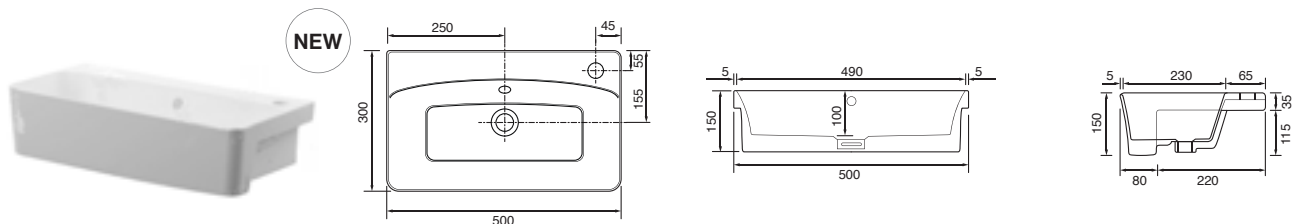

Basins

For Fitted Furniture

Aston Glossy White | P8

Basins compatible for use with the Aston, Winson and Elmore fitted furniture ranges.

Cherwell Ceramic Semi Recessed Basin

Rina Cast 500 Semi Recessed Basin