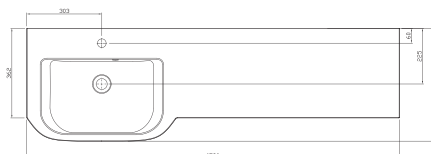

Derwent Cast Semi Recessed Standard Depth Wing Basin

Designed to sit directly on to a 1000, 1200 or 1500mm standard basin unit.
Single tap hole and integrated overflow. Requires a slotted waste.

Derwent Cast Semi Recessed Wing Basin	Derwent Wing 1000 (1006w x 456d x 23h) (Requires 500mm basin unit)	Derwent Wing 1200 (1206w x 456d x 23h) (Requires 600mm basin unit)	Derwent Wing 1500 (1506w x 456d x 23h) (Requires 600mm basin unit)
LH	373587	373571	373573
RH	373588	373572	373574
Price	£360.00	£390.00	£420.00