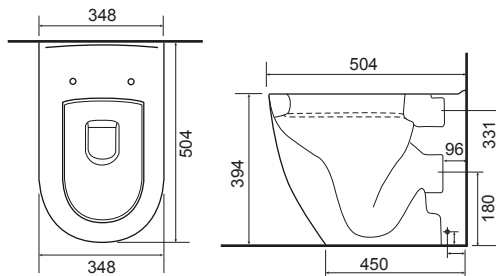

DENVILLE

36.9178.01 £286.00

Denville BTW Pan with Hillston Seat.