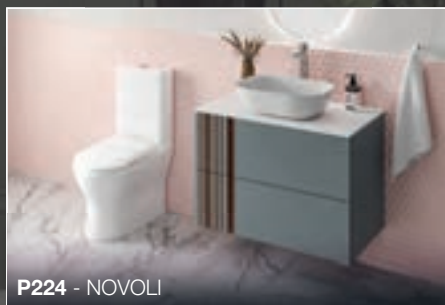

P200 - ISLA

P232 - SORA

P224 - NOVOLI