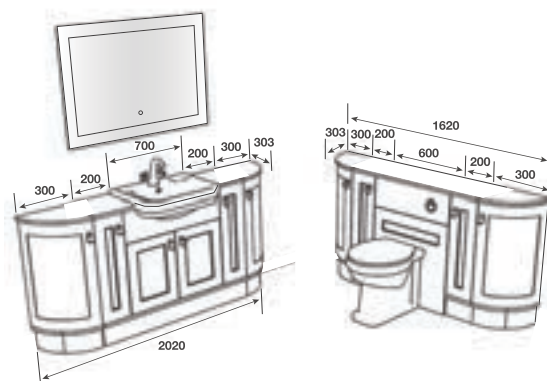

MATT
PAINT
FINISH

ALSO IN
KENTMERE
P105

ALSO IN
SELTOR
P139

SHALE/PENTLAND

PENTLAND

F SHALE   **C** NATURAL OAK

F = FASCIA FINISH   C = CARCASS FINISH

ROOM FEATURES

BASIN - Georgia Semi Recessed

TAP - Caprice Basin Chrome

PAN - Georgia BTW Pan with Shale Wentworth Seat

WORKTOP - Nimbus Grey Calypstone Aura 12mm

HANDLE - Campina Chrome

MIRROR - Avelar 1000