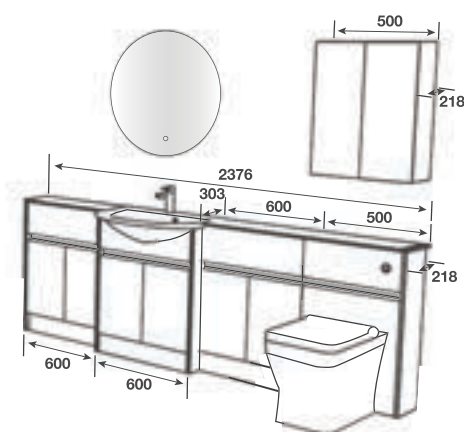

HIGH GLOSS FINISH

GLASS EFFECT EDGING

ALSO IN CHEVIOT P55

FROST GREY/BOWLAND

BOWLAND

F FROST GREY   **C** GREY LINEN   **E** GLASS EFFECT

F = FASCIA FINISH   C = CARCASS FINISH   E = EDGE FINISH

ROOM FEATURES

- BASIN - Shoulder Art 644
- TAP - Busca Basin Matt Black
- PAN - Denver BTW Pan with Kempsey Seat
- WORKTOP - Stratus White Calypstone Aura 18mm
- MIRROR - Velas 700
- HANDLE - Matt Black Profile
- LIGHTING - LED Strip