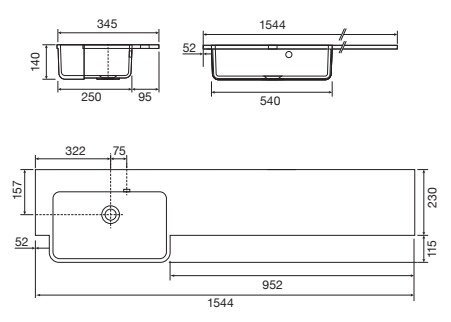

Integrated overflow, no tap hole. Supplied with a white overflow ring which is not interchangeable. Suitable for use with a 1500mm run of furniture. Not compatible with Bowland slimline units. This basin section will only suit a 600 slimline carcass size. 1544w x 345d x 15h mm