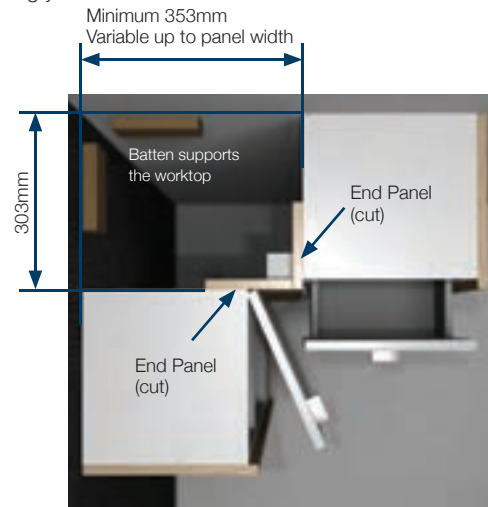

Layout 2: Variable.
Suitable for drawers (Using end panels in corners).