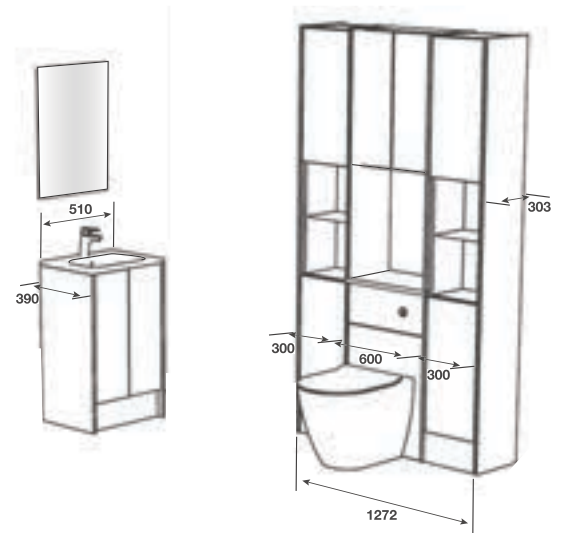

HANDLE - Catarina Black

MIRROR - Plain 661mm High x 462mm Wide

BRECON/CLAY GLOSS

HIGH
GLOSS
FINISH

F CLAY GLOSS **C** CLAY

F = FASCIA FINISH C = CARCASS FINISH

ROOM FEATURES

BASIN - Idro 600 Cast