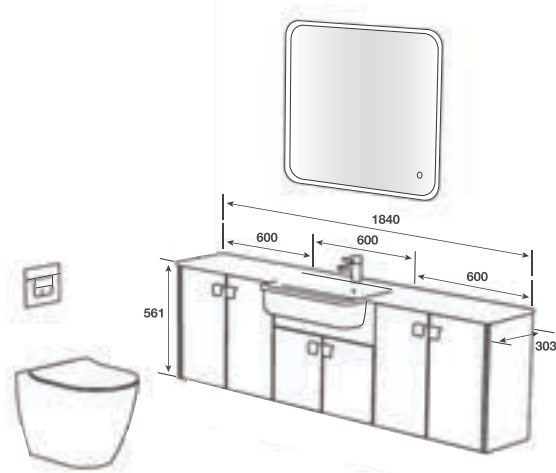

BRECON/SLATE MIST

MATT
FINISH

ALSO IN
CHILTERN
P84

ALSO IN
BOWLAND
P12

ALSO IN
CHEVIOT
P58

F SLATE MIST   **C** CLAY

F = FASCIA FINISH   C = CARCASS FINISH

ROOM FEATURES

BASIN - Fontana Wing 1844 Central Bowl

TAP - Eula Basin Chrome

PAN - Aurora BTW Pan with Collierina Seat

HANDLE - Acari Chrome

MIRROR - Mora 1410

LIGHTING - LED Strip