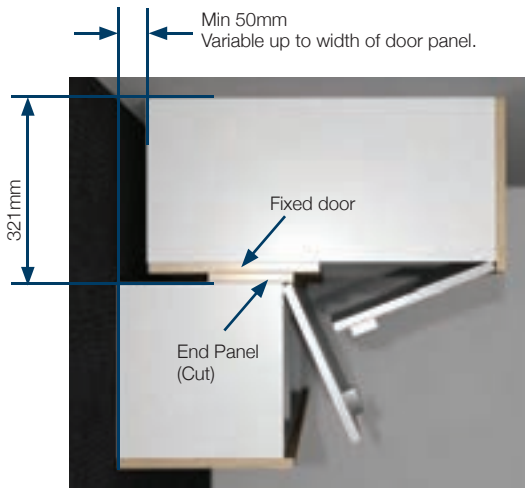

Layout 3: Variable.
Suitable for 2 door units only - using an end panel in the corner.