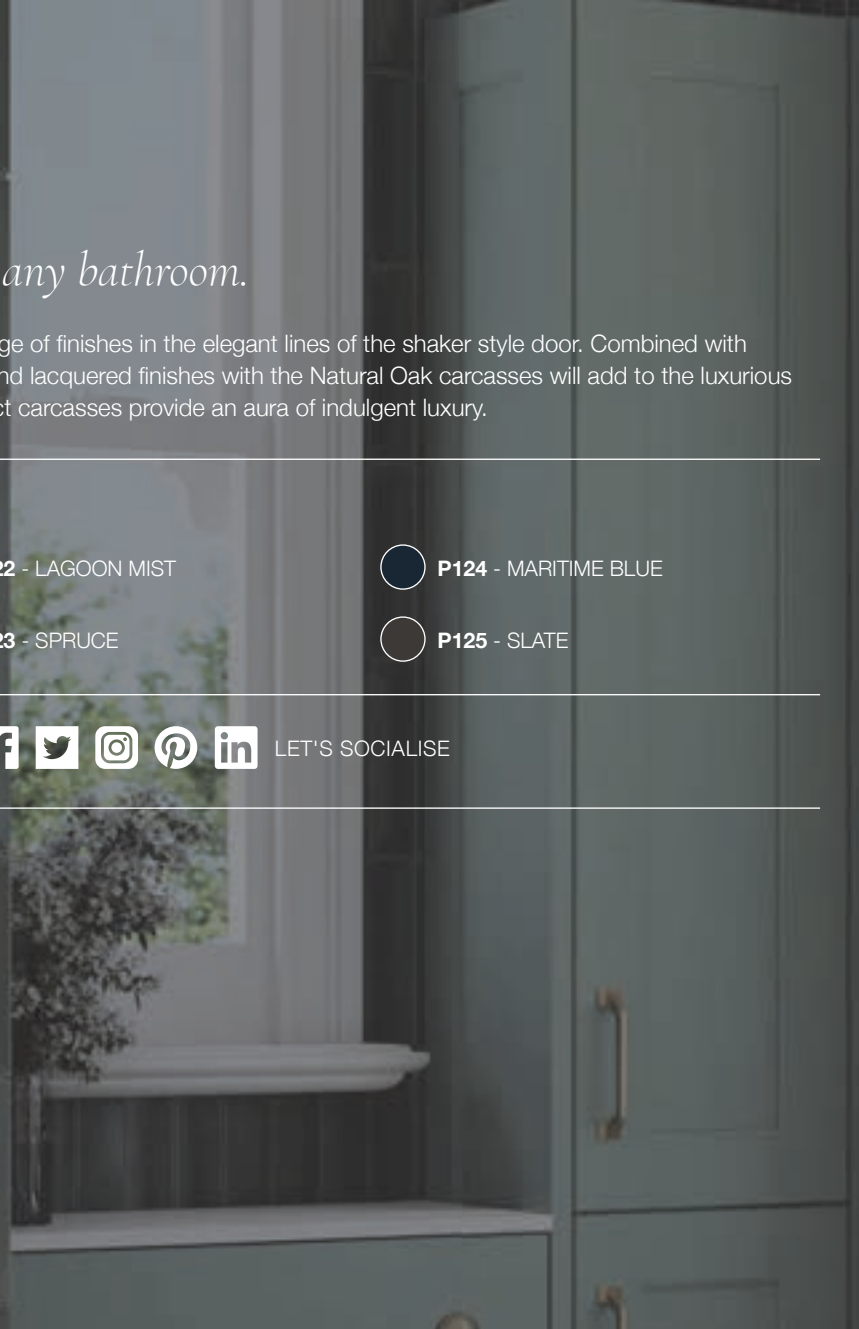

LET'S SOCIALISE

P124 - MARITIME BLUE

P125 - SLATE

5-YEAR
GUARANTEE

MATT
PAINT
FINISH

PENTLAND/COTTON WHITE

ALSO IN
KENTMERE
P104

MATT
PAINT
FINISH