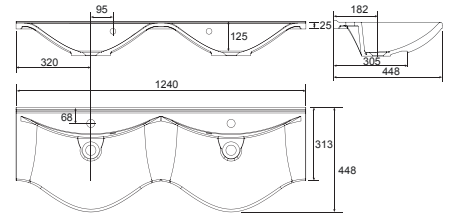

Single tap holes with external overflows. Supplied with a chrome overflow ring which can be changed for alternative colours. Suitable for use with two 600mm standard depth units with an end panel at each end. 1240w x 448d x 25h mm