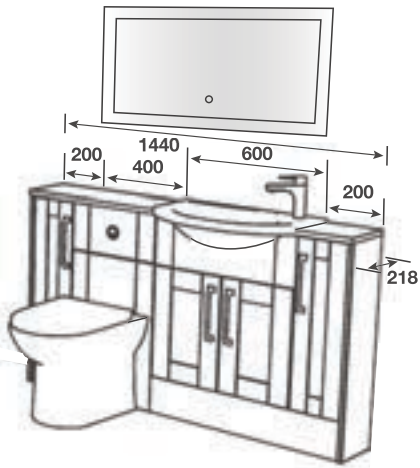

PAN - Madison BTW Pan with Beechworth Seat

WORKTOP - Polar Quartz Matt Square Edge 22mm

HANDLE - Mirante 128 Brushed Brass

MIRROR - Avelar 1000

CONTOUR DUSK GREY/CHILTERN

F CONTOUR DUSK GREY **C** GREY LINEN