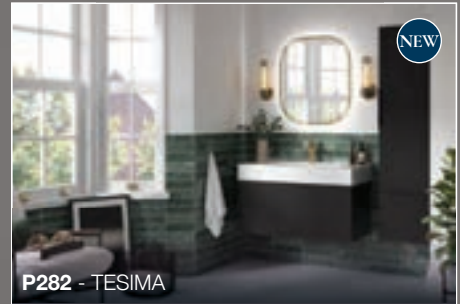

P260 - LEVANTO

P282 - TESIMA