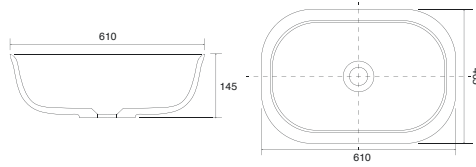

SIT ON BASINS

KEYS:

CE CERAMIC

CM CAST MARBLE

ALBARESE

3583	£348.00

Cast Marble Basin. No tap hole. No overflow. Suitable for the Deep Base/Basin unit only. *This basin will require a freeflow waste, see page 333. 610w x 405d x 145h mm.