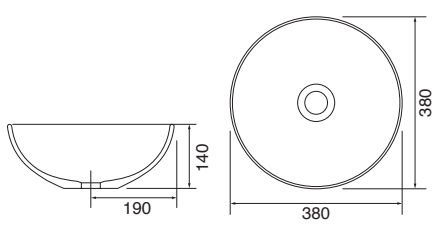

TOLEDO

9283 £295.00

Ceramic basin. Matt white. No tap hole. No overflow. This basin will require an unslotted waste, see page 333. Dia 380mm

NEW