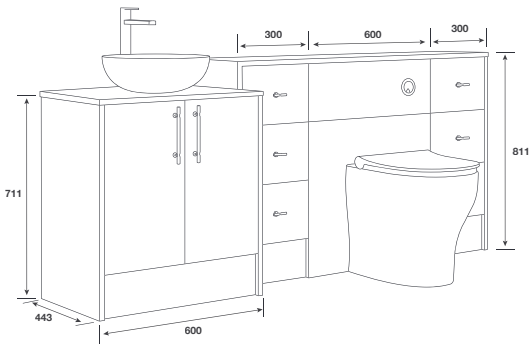

BRECON/SOFT GREEN

F SOFT GREEN   **C** CLAY

F = FASCIA FINISH   C = CARCASS FINISH

ROOM FEATURES

BASIN - Toledo Sit-On Grey

TAP - Lori Tall Chrome

PAN - Brunswick BTW Pan with Clermont Seat

WORKTOP - Grey Terrazzo Calypstone Aura 18mm

HANDLE - Barroso Fluted Bar and T-Pull Chrome

MIRROR - Ferno 600