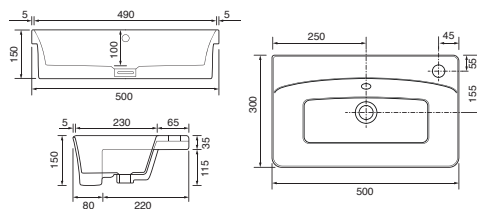

CHARLOTTE

37.9112 £355.00

Ceramic basin. Single tap hole with integrated overflow. Supplied with a chrome overflow ring which can be changed for alternative colours. Suitable for the 600 and 700 standard depth basin units only. 550w x 420d mm.