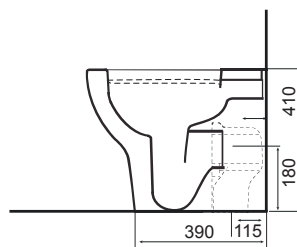

SC SOFT CLOSE

TP TOP FIX SEAT

BACK TO WALL WC SETS

LO SC TP

MADISON

36.9161.01 £380.00

Madison BTW Pan with Beechworth Seat

LO SC TP