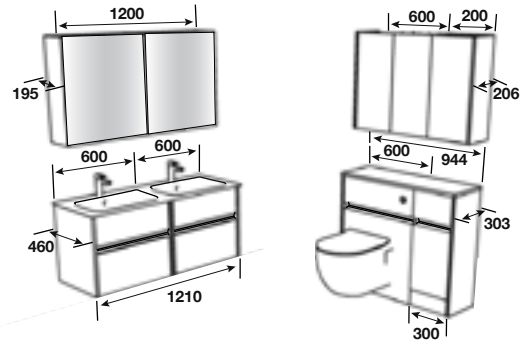

HANDLE - Brushed Brass Profile

MIRROR - Farnese Mirrored Cabinet 1200mm

BOWLAND/METALLIC SLATE

ALSO IN
CHEVIOT
P60MATCHING
EDGINGGLOSS
METALLIC
FINISHGLASS
EFFECT
EDGING

F METALLIC SLATE **C** GREY LINEN **E** METALLIC SLATE