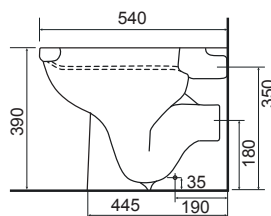

MADISON

36.9161.01 £380.00

Madison BTW Pan with Beechworth Seat