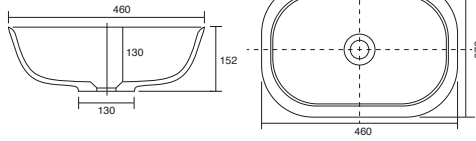

SIT-ON BASINS

KEYS:

CE CERAMIC

CM CAST MARBLE

BELLANTI

9069 £385.00

Cast Marble Basin. No tap hole. No overflow. This basin will require an unslotted waste, see page 333. The free flowing version is recommended. Can be used on standard depth worktops. 460w x 320d x 152h mm