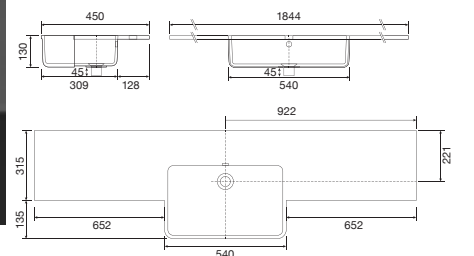

Solid Surface Wing Basin, Integrated overflow, no tap hole. Centre Bowl, Matt White. 1844w x 450d x 15h mm