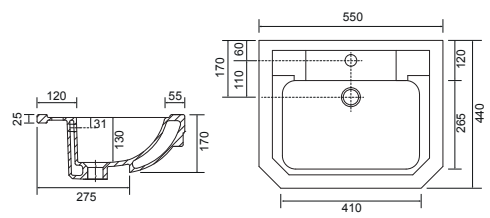

KEYS:
CE CERAMIC
CM CAST MARBLE

SEMI RECESSED BASINS

GEORGIA

37.9171 £245.00

Ceramic basin. Single tap hole with integrated overflow. Supplied with a chrome overflow ring which can be changed for alternative colours. Suitable for 600 and 700 standard depth basin units only. 550w x 440d mm.