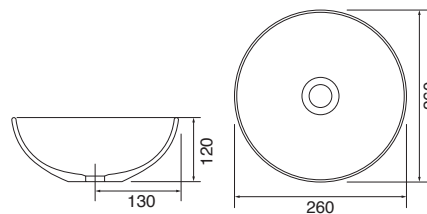

TUCSON

9169 £196.00

Ceramic basin. No tap hole. No overflow. This basin will require an unslotted waste, see page 333. The free flowing version is recommended. 260w x 260d x 120h mm