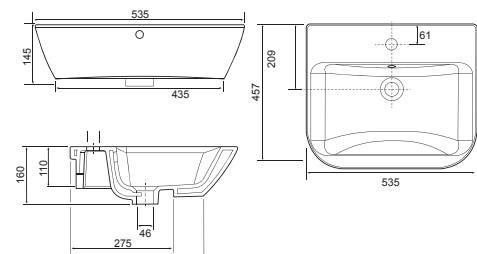

DANBURY

37.9177 £285.00

Ceramic basin. Single tap hole with integrated overflow. Supplied with a chrome overflow ring. Suitable for 600 and 700 standard depth basin units only. 535w x 457d mm.