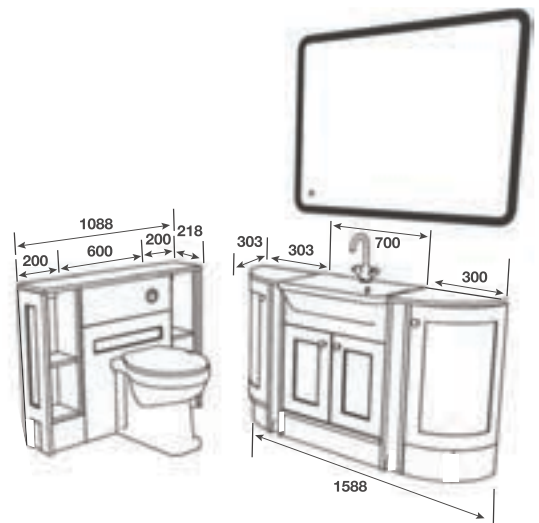

HANDLE - Furnas Brushed Nickel

MIRROR - Mora 950

F SLATE **C** NATURAL OAK

F = FASCIA FINISH C = CARCASS FINISH

ROOM FEATURES

- BASIN - Caluso 1844 Solid Surface
- TAP - Avola Basin Chrome
- PAN - Georgia BTW Pan
- WORKTOP - Stratus White Calypstone Aura 18mm
- HANDLE - Altos Chrome
- MIRROR - Ferno 1200