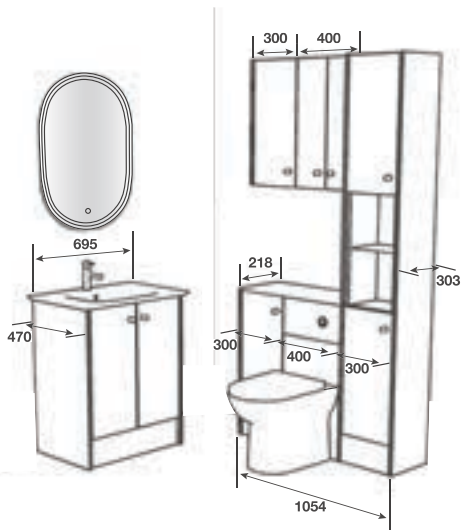

CHEVIOT/METALLIC SLATE

ALSO IN
BOWLAND
P16

MATCHING
EDGING

GLASS
EFFECT
EDGING

GLOSS
METALLIC
FINISH

F METALLIC SLATE   **C** TITANIUM   **E** GLASS EFFECT

F = FASCIA FINISH   C = CARCASS FINISH   E = EDGE FINISH

ROOM FEATURES

BASIN - Banari Ceramic Washstand

TAP - Tula Basin Chrome

PAN - Madison BTW Pan with Beechworth Seat

WORKTOP - Nimbus Grey Calypstone Aura 12mm

HANDLE - Lagarto Chrome

MIRROR - Lagoa 800