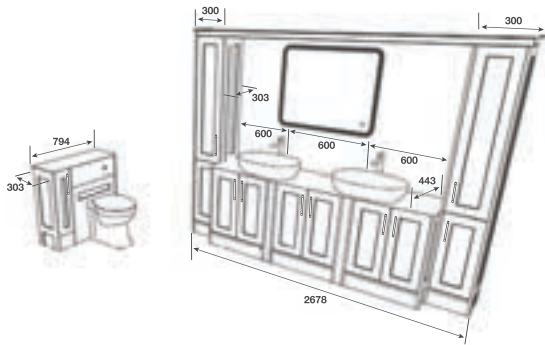

PENTLAND / MARITIME BLUE

ALSO IN
SELTER
P142

MATT
PAINT
FINISH

F MARITIME BLUE   **C** NATURAL OAK

F = FASCIA FINISH   C = CARCASS FINISH

ROOM FEATURES

BASIN - 2x Bouro 470 Sit-On

TAP - Lori Tall Basin Chrome

PAN - Georgia BTW Pan

WORKTOP - Cirrus White Calypstone Aura 12mm

HANDLE - Furnas Brushed Nickel

MIRROR - Mora 950