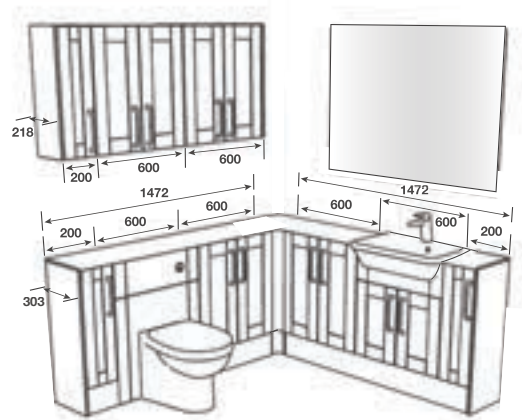

F CONTOUR BLUE SAGE   **C** CLAY

F = FASCIA FINISH   C = CARCASS FINISH

ROOM FEATURES

- BASIN - Elan 600 Semi Recessed
- TAP - Olite Basin Chrome
- PAN - Portland BTW Pan with Glenbrook Seat
- WORKTOP - Cirrus White Calyptstone Aura 12mm
- HANDLE - Felisa 160 Polished Nickel
- MIRROR - Plain 861mm High x 1000mm Wide