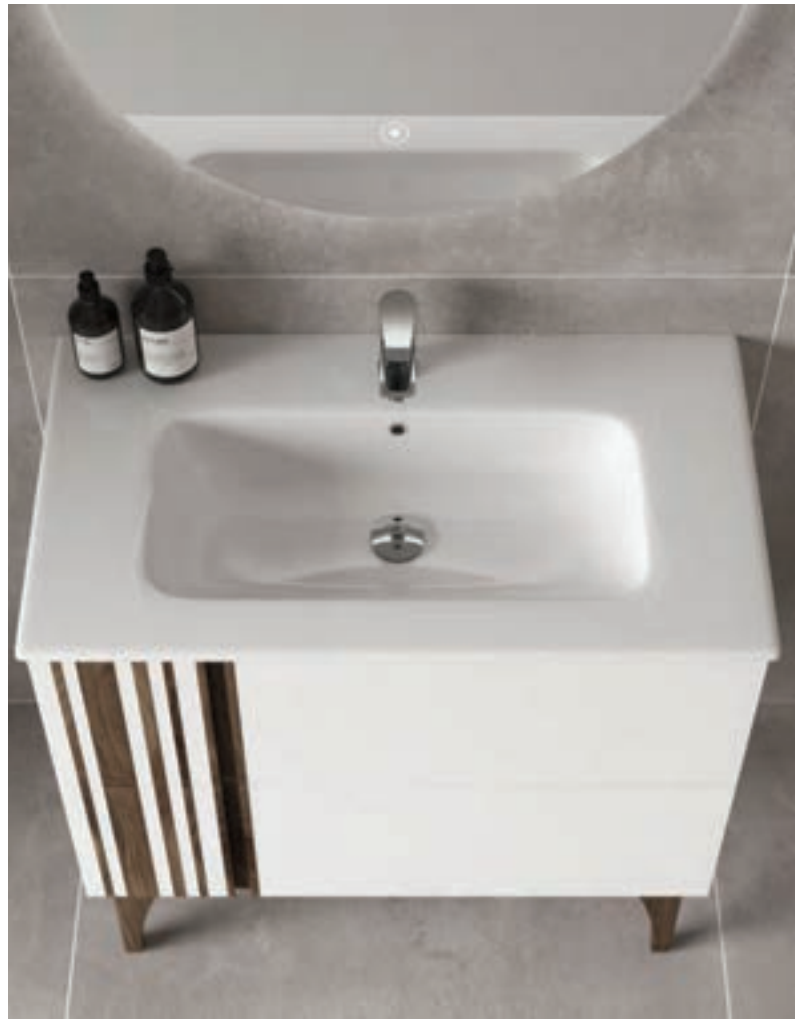

F OPAL WHITE

F = FASCIA FINISH

ROOM LOOK

BASIN - Vesima 800 Ceramic

TAP - Eula Basin Chrome

LEG - Optional Decorative Legs

MIRROR - Velas 700