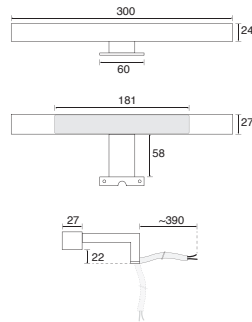

LED LIGHTING

LED PLINTH/FLYOVER

3925 £141.00

W29 x D16 x H29 mm
4x1.2W • Transformer Included
Pack of 4.

3924 £150.00

W29 x D16 x H29 mm
4x1.2W • Transformer Included
Pack of 4.

3919 £90.00

W15 x D41 x H15 mm
4x2W • Transformer Included • IP67
Pack of 4.

LED OVERLIGHTS

3920 £135.00

W300 x D98 x H45 mm
4.5W • Mains wired • IP21

LED LIGHTING STRIPS

3927 £70.00

1 METRE

3928 £85.00

2 METRE

3929 £115.00

6w/M. 325lm/M. 3500K LED. LED Driver IP20.
Integrated LEDs 5mm wide. Cool Light.
Supplied with 12v LED Driver.

What is an LED Lighting Strip?

Supplied in 3 popular length kits, these lighting strips can be cut to fit any size of unit. The special 3M self-adhesive backing tape will enable you to stick them to almost any surface with ease.

Kits include a 12v Adapter/LED Driver