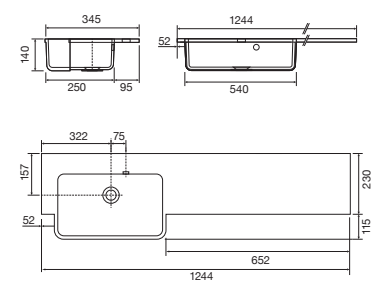

KEYS:
CE CERAMIC
CM CAST MARBLE

FONTANA WING BASINS

1244mm SLIMLINE - LEFT HAND
 37.3545 £635.00

1244mm SLIMLINE - RIGHT HAND
 37.3546 £635.00

Integrated overflow, no tap hole. Supplied with a white overflow ring which is not interchangeable. Suitable for use with a 1200mm run of furniture. Not compatible with Bowland slimline units. This basin section will only suit a 600 slimline carcass size. 1244w x 345d x 15h mm