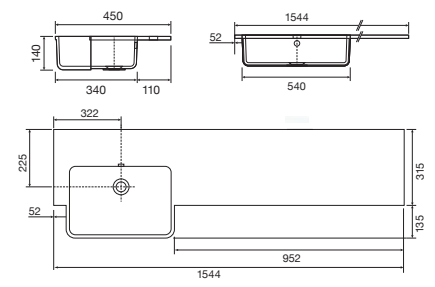

Integrated overflow, no tap hole. Supplied with a white overflow ring which is not interchangeable. Suitable for use with a 1500mm run of furniture. This basin section will only suit a 600 standard carcass size. 1544w x 450d x 15h mm