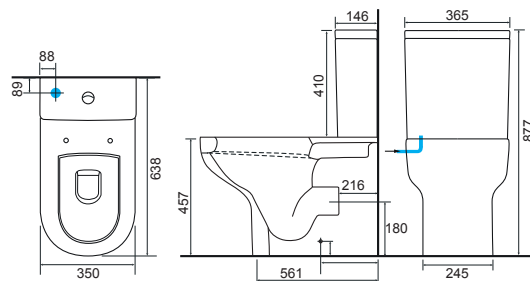

CLEVELAND - COMFORT HEIGHT

36.9182.01	£715.00

Cleveland CC Comfort Height Rimless Pan & Cistern with Ballina Seat.