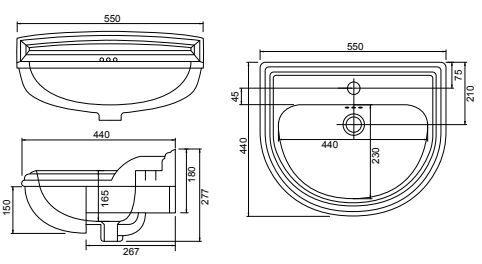

OAKLAND

37.9019 £222.00

Ceramic basin. Single tap hole with integrated overflow. Suitable for 600 and 700 standard depth basin units only. 550w x 440d mm.