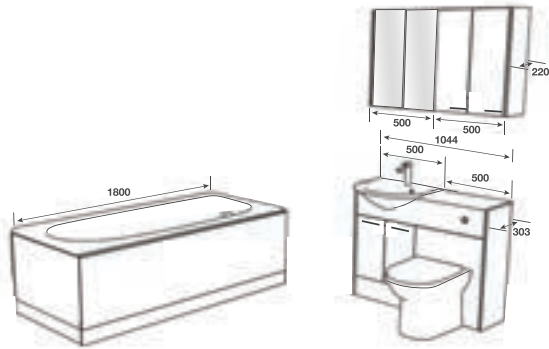

BRECON/GRAPHITE GREY

GLOSS
METALLIC
FINISH

F GRAPHITE GREY   **C** TITANIUM

F = FASCIA FINISH   C = CARCASS FINISH

ROOM FEATURES

BASIN - Art 544

TAP - Busca Basin Matt Black

PAN - Madison BTW Pan with Beechworth Seat

WORKTOP - Stratus White Calypstone Aura 18mm

HANDLE - Catarina Black