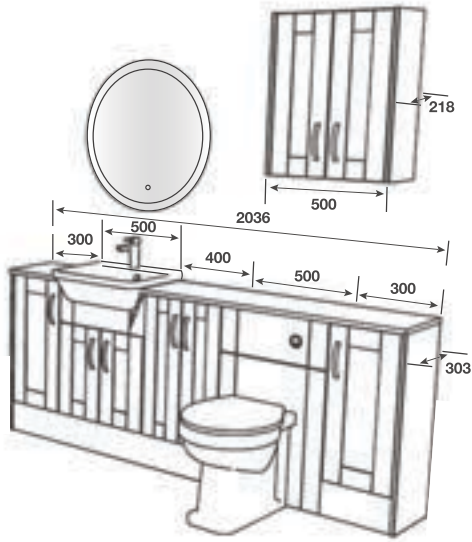

MIRROR - Lagoa 800

CHILTERN/CONTOUR CARBON

F CONTOUR CARBON **C** ANTHRACITE LINEN

F = FASCIA FINISH C = CARCASS FINISH

ROOM FEATURES

- BASIN - Elan 500 Semi Recessed
- TAP - Fiera Basin Brushed Brass
- PAN - Madison BTW with Beechworth Seat
- WORKTOP - Grey Terrene Square Edge 22mm
- HANDLE - Furnas Brushed Brass
- MIRROR - Portel 700