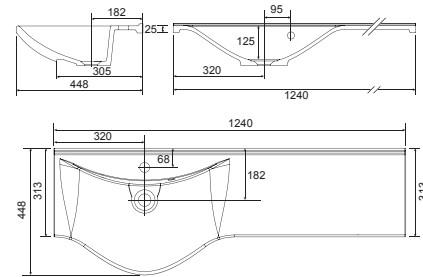

Single tap hole with external overflow. Supplied with a chrome overflow ring which can be changed for alternative colours. Suitable for use with two 600mm standard depth units with an end panel at each end. 1240w x 448d x 25h mm