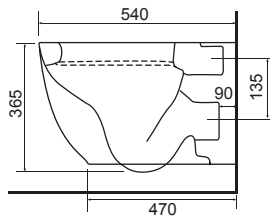

AURORA - RIMLESS

36.9185.01 £464.00

Aurora Wall Hung Rimless Pan with Collerina Seat.