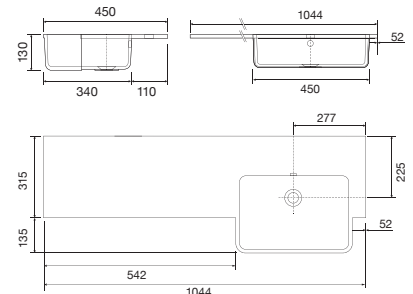

FONTANA WING BASINS

1044mm - LEFT HAND

37.3518

£520.00

1044mm - RIGHT HAND

37.3519

£520.00

Integrated overflow, no tap hole. Supplied with a white overflow ring which is not interchangeable. Suitable for use with a 1000mm run of furniture. This basin section will only suit a 500 standard carcass size. 1044w x 450d x 15h mm