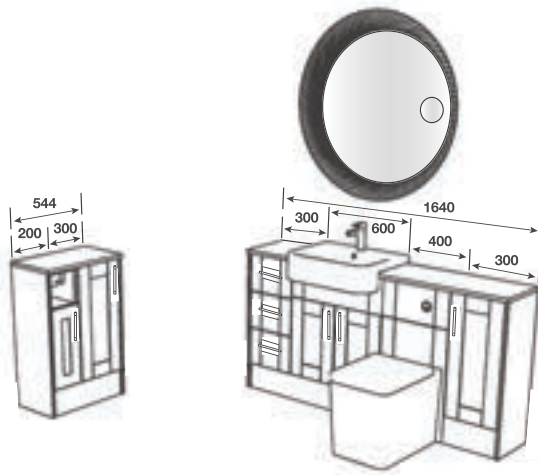

WORKTOP - Cirrus White Calypstone Aura 18mm

HANDLE - Furnas Brushed Brass

MIRROR - Orba 1000

TAILOR YOUR LOOK

Furnishings help a Calypso bathroom come together to provide a harmonious and sophisticated look.