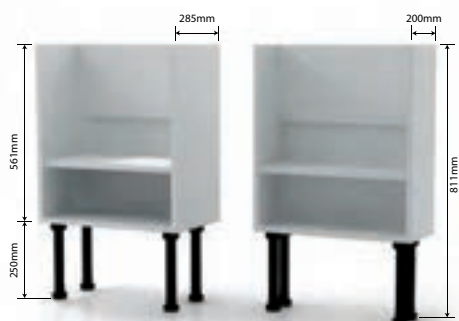

561MM BASE CARCASSES

(supplied with 250mm leg pack) = 811mm Overall height