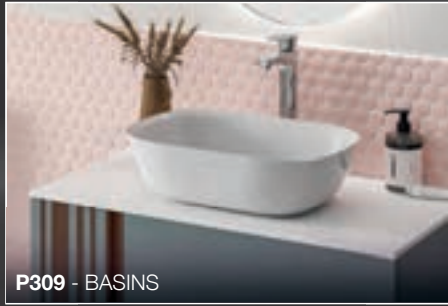

P298 - HANDLES