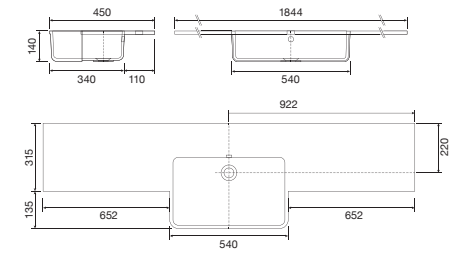

Integrated overflow, no tap hole. Supplied with a white overflow ring which is not interchangeable. Suitable for use with a 1800mm run of furniture. This basin section will only suit a 600 standard carcass size. 1844w x 450d x 15h mm