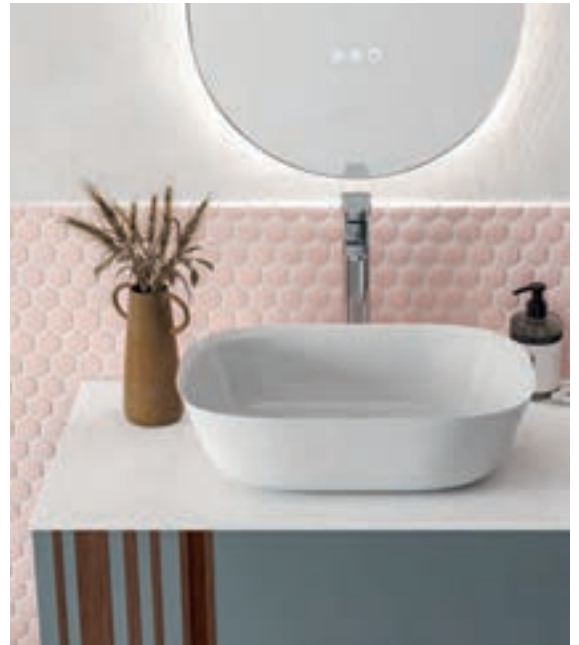

ROOM LOOK

BASIN - Bellanti Sit On Cast

TAP - Busca Tall Basin Chrome

WORKTOP - White Cast Marble 15mm

PAN - Cleveland CC Pan with Ballina Seat

MIRROR - Camino