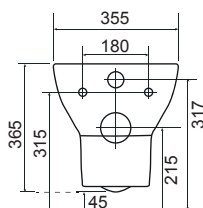

KEYS:

LO LIFT OFF SEAT

SC SOFT CLOSE

TP TOP FIX SEAT

WALL HUNG WC SETS

LO SC TP

ANNISTON - RIMLESS

36.9187.01 £425.00

Anniston Wall Hung Rimless Pan with Wingham Seat.

LO SC TP

AURORA - RIMLESS

36.9185.01 £464.00

Aurora Wall Hung Rimless Pan with Collerina Seat.

LO SC TP

CHARLOTTE

36.9116.01 £631.00

Charlotte Wall Hung Pan with Temora Seat.

WHAT IS A RIMLESS PAN?

Traditional toilets distribute the flush water through a series of holes around the underside of the rim of the pan. However, the 'Rimless' pan does away with this under-rim, meaning the water can flow faster and with no hindrance to creating an enhanced flush.

The rimless toilet looks no different on the outside. The main difference is that the pan boasts a smooth bowl with reduced areas for bacteria or lime-scale to build up and settle, which makes a significant difference for cleaning and improved hygiene compared to traditional pans.

HIGHEST STANDARDS OF HYGIENE

No hidden spaces for germs to harbour.
Allows for easy cleaning.

PERFECT CLEANING

Unique flush system means the water flows both vertical and around the rim covering the entire surface.

QUIETER & FASTER

Rimless technology allows for a more silent and faster flush than standard WC pans.