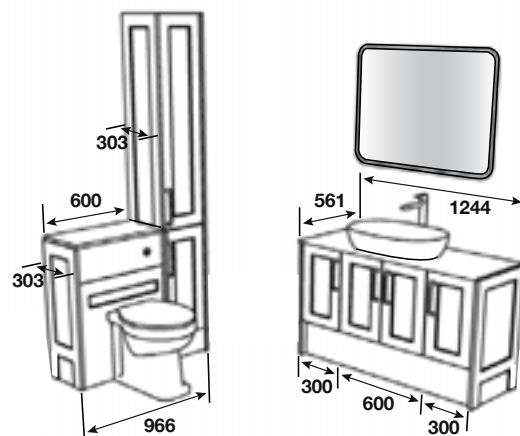

MATT
PAINT
FINISH

ALSO IN
KENTMERE
P107

ALSO IN
SELTEN
P141

SPRUCE / PENTLAND

PENTLAND

F SPRUCE   **C** NATURAL OAK

F = FASCIA FINISH   C = CARCASS FINISH

ROOM FEATURES

BASIN - Bouro 600 Cast

TAP - Busca Tall Brushed Brass

PAN - Georgia BTW Pan with Wentworth Seat in Spruce

WORKTOP - White Crystal Calyptstone Aura 18mm

HANDLE - Mirante 128 Brushed Brass

MIRROR - Mora 950