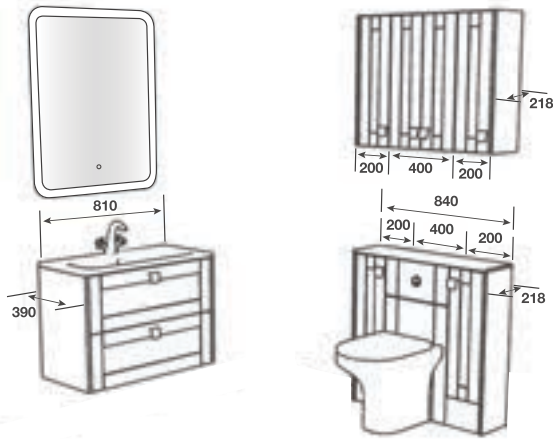

CHILTERN/SLATE MIST

ALSO IN
CHEVIOT
P56

ALSO IN
BOWLAND
P12

ALSO IN
BRECON
P36

MATT
FINISH

F SLATE MIST   **C** CLAY

F = FASCIA FINISH   C = CARCASS FINISH

ROOM FEATURES

- BASIN - Idro 800 Cast
- TAP - Caprice Basin Brushed Brass
- PAN - Charlotte BTW Pan with Temora Seat
- WORKTOP - Grey Terrazzo Calypstone Aura 18mm
- HANDLE - Mirante 128 Brushed Brass
- MIRROR - Lixa 740