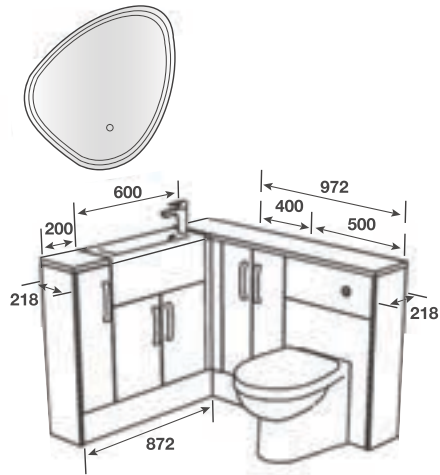

ROOM FEATURES

BASIN - Finesse 600 Slimline Drop-in

TAP - Busca Basin Matt Black

PAN - Portland BTW Pan with Glenbrook Seat

WORKTOP - Grey Terrene Square Edge 22mm

HANDLE - Catarina Black

MIRROR - Mouriz 800