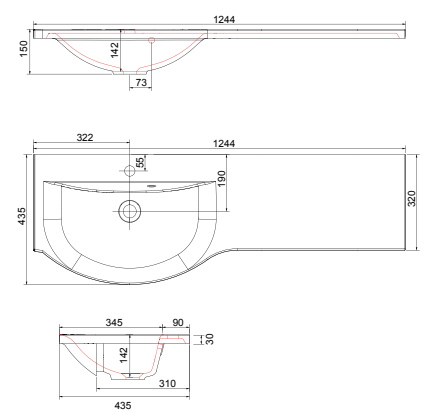

KEYS:
CE CERAMIC
CM CAST MARBLE

ART WING BASINS

ART 1244mm LEFT HAND
37.3191 £545.00