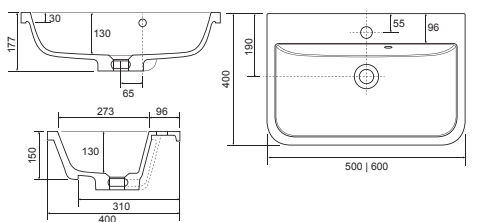

ELAN

500 **37.3506** £370.00

600 **37.3507** £370.00

Cast Marble basin. Single tap hole with integrated overflow. Supplied with a chrome overflow ring which is not interchangeable. These basins sit directly on the carcass. Each basin size is recommended to match the carcass size (i.e 500 basin suits a 500 carcass).