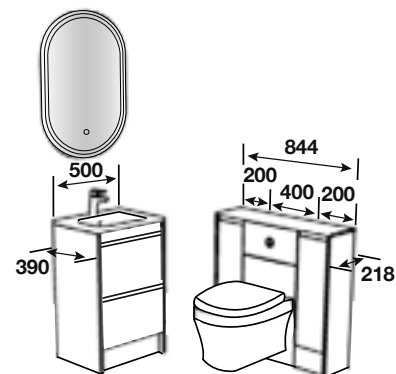

ROOM FEATURES

BASIN - Idro Cast 500

TAP - Lonata Black

PAN - Charlotte WH Pan with Temora Seat

WORKTOP - White Crystal Calypstone Aura 12mm

MIRROR - Oliveri Tall Mirror

SELTER/MARITIME BLUE

ALSO IN
PENTLAND
P124MATT
PAINT
FINISH