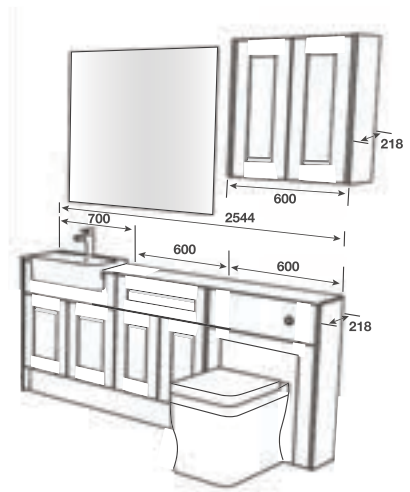

ROOM FEATURES

BASIN - Denver SR Ceramic

TAP - Fiera Basin Matt Black

PAN - Denver BTW with Casual Seat

WORKTOP - Nimbus Grey Calypstone Aura 12mm

MIRROR - Plain 861mm High x 1000mm Wide

KENTMERE PRICING

HOW TO ORDER