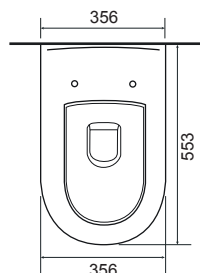

VEGAS

36.9174.01 £405.00

Vegas BTW Pan with Moura Seat.