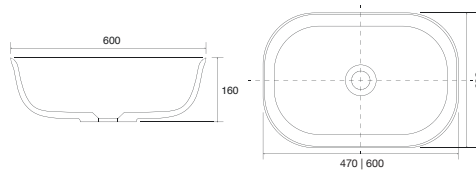

BOURO

470	3584	£275.00
600	3585	£325.00

Cast Marble Basin. No tap hole. No overflow. Not suitable for slimline furniture. These basins will require a free flowing waste, see page 333.

470 = 470w x 360d x 160h mm
600 = 600w x 360d x 160h mm..