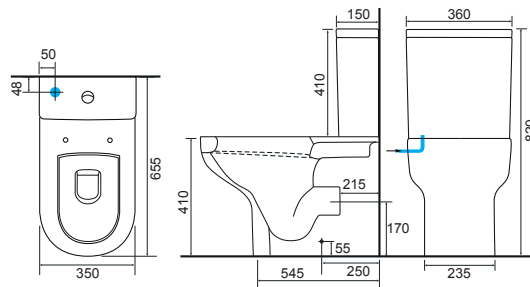

CLOSE COUPLED WC SETS

LO SC TP

CHARLOTTE

36.9111.01	£859.00
-------------------	---------

Charlotte CC Pan & Cistern with Temora Seat.

LO SC TP

CLEVELAND - RIMLESS

36.9180.01	£685.00
-------------------	---------