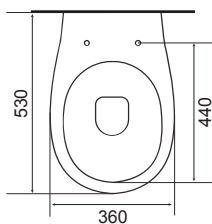

SC SOFT CLOSE

TP TOP FIX SEAT

BACK TO WALL WC SETS

LO SC TP

MADISON

36.9161.01 £380.00

Madison BTW Pan with Beechworth Seat

LO SC TP