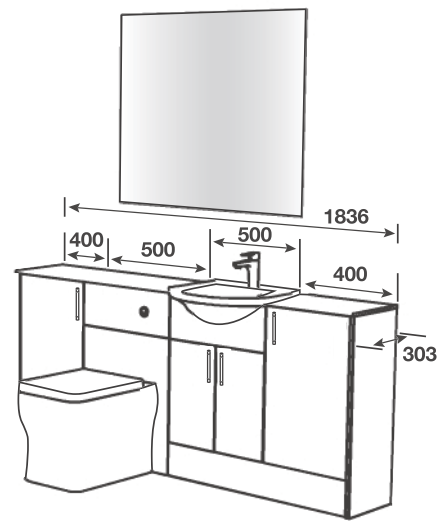

GLOSS METALLIC FINISH

GLASS EFFECT EDGING

ALSO IN BOWLAND P13

CHAMPAGNE/CHEVIOT

CHEVIOT

F CHAMPAGNE   **C** TITANIUM   **E** GLASS EFFECT

F = FASCIA FINISH   C = CARCASS FINISH   E = EDGE FINISH

ROOM FEATURES

BASIN - Art 500

TAP - Busca Basin Brushed Brass

PAN - Denver BTW Pan with Casula Seat

WORKTOP - White Cluster Postformed 22mm

HANDLE - Furnas Brass

MIRROR - Plain 861mm High x 1000mm Wide