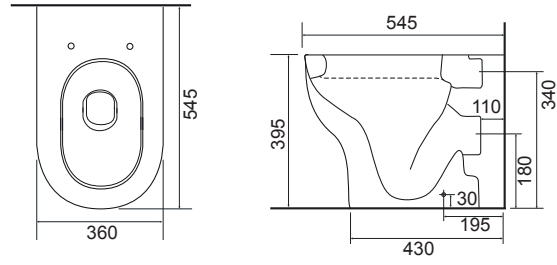

Aurora BTW Pan with Collerina Seat

AURORA - RIMLESS

36.9184.01 £464.00

Aurora BTW Rimless Pan with Collerina Seat

BRUNSWICK - RIMLESS

36.9095.01 £595.00

Brunswick BTW Rimless Pan with Clermont Seat

CHARLOTTE