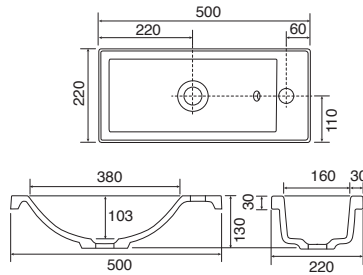

FINESSE 500 SLIMLINE

3092 £290.00

Cast Marble Basin. Single tap hole with external overflow. Supplied with a chrome overflow ring which can be changed for alternative colours. Reversible left/right basin positioning. Suitable for the 500 slimline base/basin units only. 500w x 220d mm.