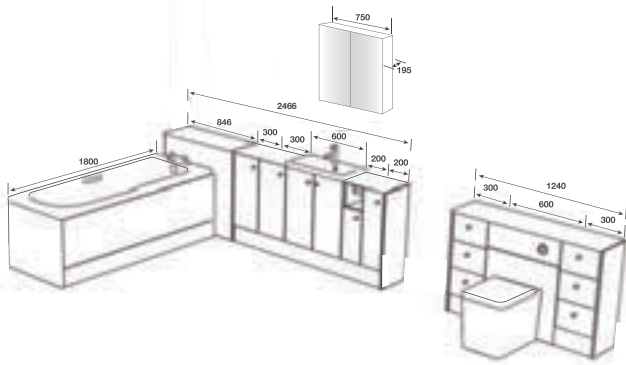

BRECON/HIGH GLOSS WHITE

HIGH
GLOSS
FINISH

F HIGH GLOSS WHITE   **C** ALPINE WHITE

F = FASCIA FINISH   C = CARCASS FINISH

ROOM FEATURES

BASIN - Finesse 600 Drop-In

TAP - Tula Basin Chrome

PAN - Denville BTW Pan with Hillston Seat

WORKTOP - Nimbus Grey Calypstone Aura 12mm

HANDLE - Bonito Chrome

MIRROR - Mouriz 800