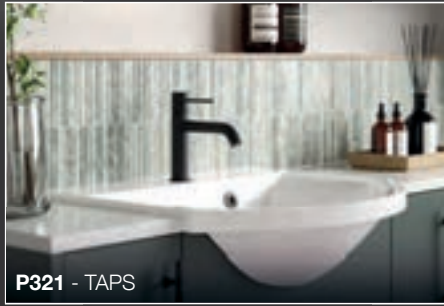

P301 - WORKTOPS