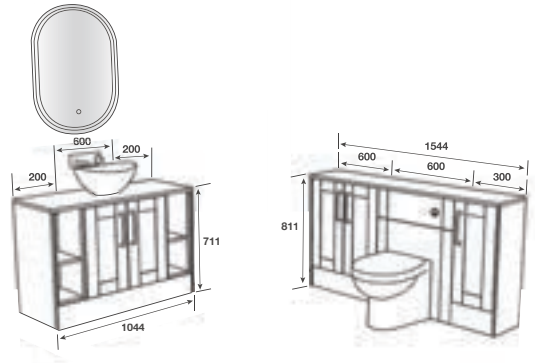

SOFT TOUCH MATT FINISH

ALSO IN BRECON P42

MARINE BLUE/CHILTERN

CHILTERN

F MARINE BLUE   **C** ANTHRACITE LINEN

F = FASCIA FINISH   C = CARCASS FINISH

ROOM FEATURES

BASIN - Fremont White Sit-On

TAP - Lori Wall Mounted Basin Chrome

PAN - Portland BTW Pan with Glenbrook Seat

WORKTOP - White Crystal Calypstone Aura 18mm

HANDLE - Vitoria Stainless Steel Effect

MIRROR - Lagoa 800