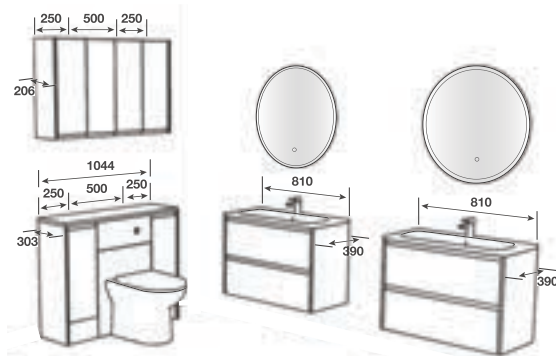

BASIN - Vesima 800 Ceramic

TAP - Eula Basin Brushed Brass

PAN - Madison BTW Pan with Beechworth Seat

WORKTOP - Polar Quartz Matt Square Edge 22mm

MIRROR - Portel 700

SELTER PRICING

CARCASS KEYS:

© = CARCASS