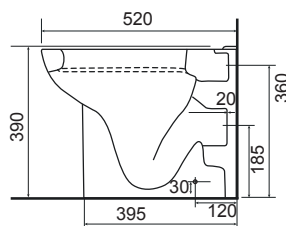

NASHVILLE

36.9291.01 £485.00

Nashville BTW Pan with Toukley Seat.

NEW

LO SC TP

PORTLAND

36.9046.01 £352.00

Portland BTW Pan with Glenbrook Seat.