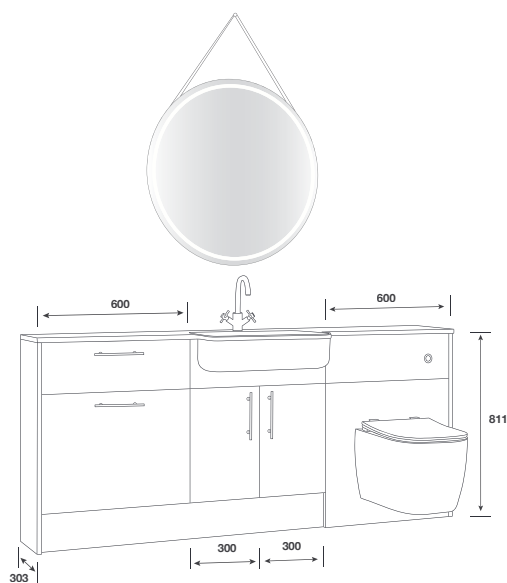

LIGHT ENGLISH OAK/BRECON

F LIGHT ENGLISH OAK **C** ANTHRACITE LINEN

F = FASCIA FINISH C = CARCASS FINISH

ROOM FEATURES

- BASIN - Caluso 1844 Solid Surface
- TAP - Imola Basin Matt Black
- PAN - Nashville BTW Pan with Toukley Seat
- HANDLE - Barroso Fluted Bar Matt Black
- MIRROR - Ronda 800 with Hanging Strap