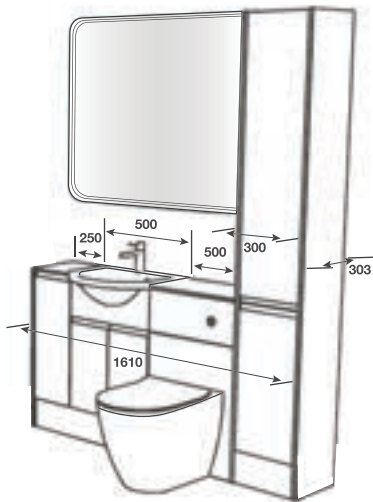

SELTER / PORTLAND STONE

F PORTLAND STONE   **C** GREY LINEN

F = FASCIA FINISH   C = CARCASS FINISH

ROOM FEATURES

BASIN - Art 500

TAP - Lori Basin Chrome

PAN - Aurora BTW Pan with Collerina Seat

WORKTOP - Cirrus White Calypstone Aura 12mm

MIRROR - Lixa 1200