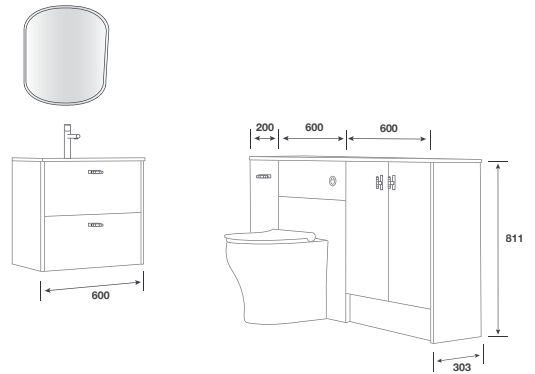

SOFT TOUCH MATT FINISH

NEW FINISH

TERRACOTTA/BRECON

BRECON

F TERRACOTTA **C** CLAY

F = FASCIA FINISH C = CARCASS FINISH

ROOM FEATURES

BASIN - Memphis Ceramic 600

TAP - Fiera Basin Brass

PAN - Brunswick BTW Pan with Clermont Seat

WORKTOP - White Crystal Calypstone Aura 18mm

HANDLE - Barroso Fluted T-Pull Brushed Brass

MIRROR - Marbella Gold