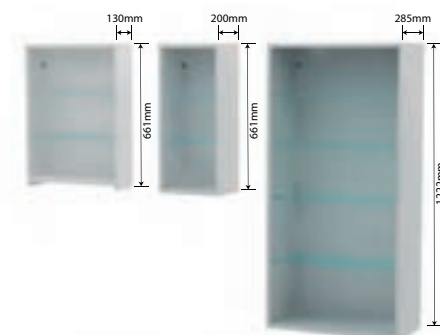

WALL CARCASSES