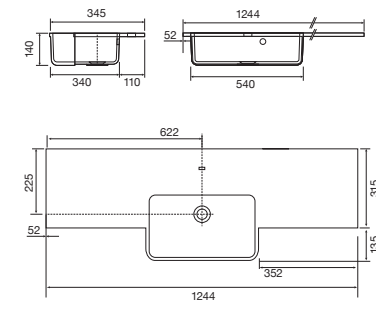

Integrated overflow, no tap hole. Supplied with a white overflow ring which is not interchangeable. This basin section will only suit a 600 standard carcass size. 1244w x 450d x 15h mm.