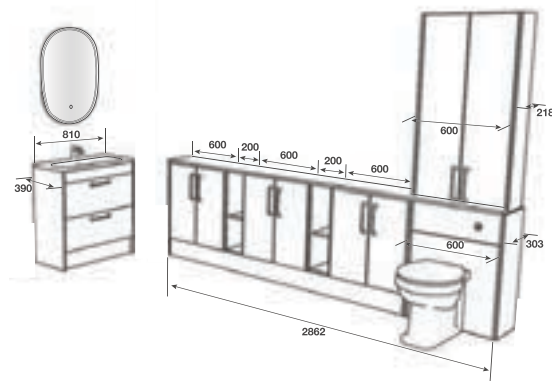

SOFT TOUCH MATT FINISH

ALSO IN CHILTERN P85

ALSO IN BOWLAND P15

ALSO IN CHEVIOT P61

BRECON

HUNTER GREEN/BRECON

F HUNTER GREEN   **C** ANTHRACITE LINEN

F = FASCIA FINISH   C = CARCASS FINISH

ROOM FEATURES

BASIN - Idro 800 Cast

TAP - Eula Basin Brushed Brass

PAN - Georgia BTW Pan with Cotton White Wentworth Seat

WORKTOP - Polar Quartz Matt Postformed 22mm

HANDLE - Furnas Brass

MIRROR - Lagoa 800