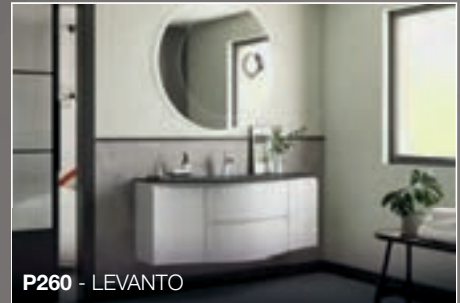

PREMIUM FURNITURE

Elegance, subtlety, sophistication, charm, opulence or simplicity.

Whatever feel you are looking to create in your bathroom, en-suite or other living area, the Calypso Premium Collection vanity ranges hold the key. Beautifully crafted and with a well balanced mix of modern and traditional designs and finishes. Using fine quality materials and branded fittings, the Premium Collection vanity furniture is sure to bring status and style wherever it is introduced.

Every Calypso vanity unit is pre-assembled, resulting in a fast and easy installation. Additionally, vanity units give the illusion of space and offer the opportunity to dress your bathroom with unique features.

Here at Calypso, we offer 7 ranges of premium vanity units, all available in numerous finishes, to help you choose the perfect feature for any bathroom.

SCAN TO VIEW PREMIUM FURNITURE RANGES

LET'S SOCIALISE