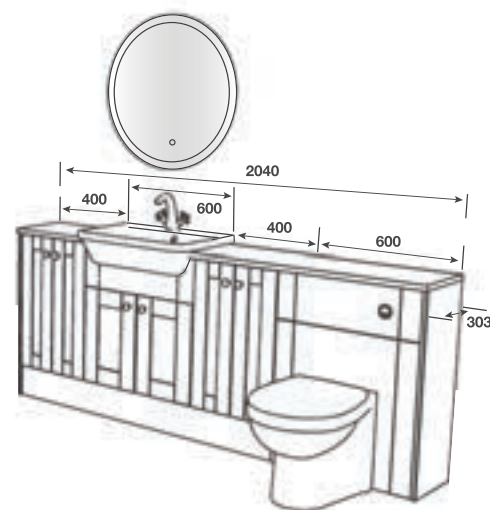

MUSSEL/CHILTERN

F MUSSEL   **C** CLAY

F = FASCIA FINISH   C = CARCASS FINISH

ROOM FEATURES

- BASIN - Elan 600 Semi Recessed
- TAP - Caprice Basin Chrome
- PAN - Portland BTW Pan with Glenbrook Seat
- WORKTOP - Lunar Shade Postformed 22mm
- HANDLE - Seguro Porcelain
- MIRROR - Portel 700