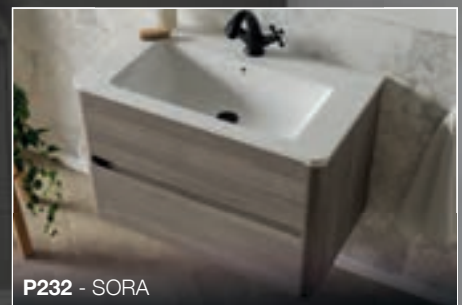

P208 - LORETO

P232 - SORA