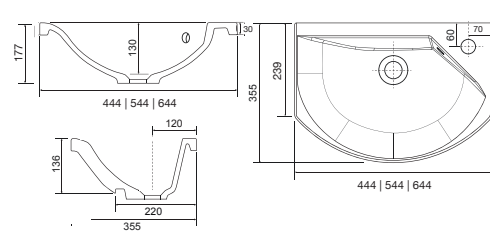

SHOULDER ART SLIMLINE

SL 444	37.3241	£305.00
SL 544	37.3242	£320.00
SL 644	37.3243	£360.00

Cast Marble basin. Single tap hole with internal overflow, Supplied with a chrome overflow ring which is not interchangeable. The SL444, 544 & 644 basins sit on 400mm, 500mm & 600mm slimline basin units respectively with 22mm overhang on each side.