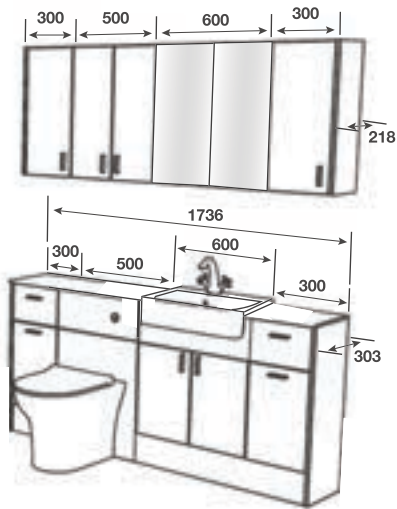

BRECON/SHOREWOOD

F SHOREWOOD   **C** CLAY

F = FASCIA FINISH   C = CARCASS FINISH

ROOM FEATURES

BASIN - Brunswick Semi Recessed

TAP - Caprice Basin Matt Black

WORKTOP - Storm Grey Calypstone Aura 12mm

HANDLE - Felinto Graphite