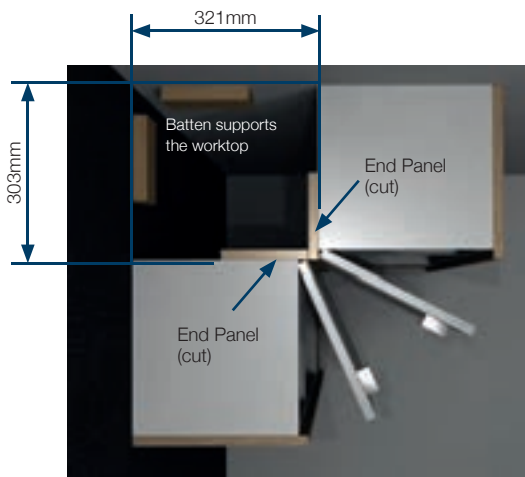

CORNER LAYOUTS & BATH BULKHEADS

With limited storage space in modern bathrooms the use of corners is becoming ever more popular. Below illustrates some common corner layouts for you to consider when planning your bathroom furniture.

Layout 1: Suitable for doors only.
(Using end panels in corner)