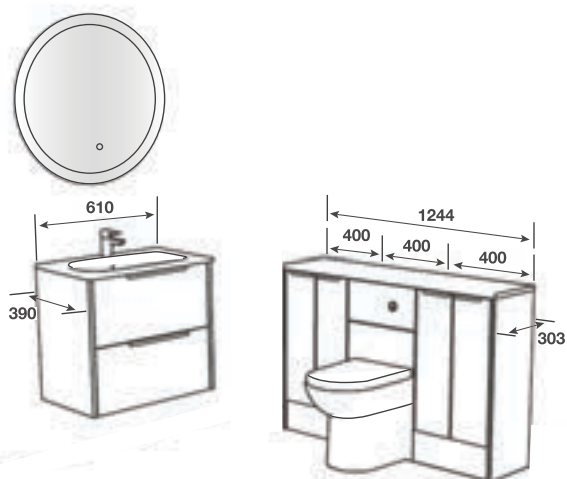

SOFT TOUCH MATT FINISH

ALSO IN CHILTERN P90

BRECON

SOFT GRAPHITE/BRECON

F SOFT GRAPHITE   **C** TITANIUM

F = FASCIA FINISH   C = CARCASS FINISH

ROOM FEATURES

- BASIN - Orani 600 Cast Gloss
- TAP - Eula Basin Matt Black
- PAN - Madison BTW Pan with Beechworth Seat
- WORKTOP - Veneered Oak 22mm
- HANDLE - Barretos Black
- MIRROR - Portel 700