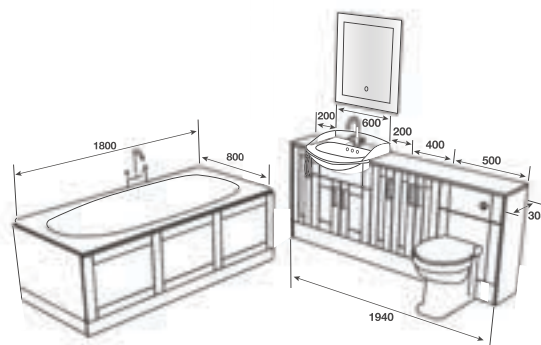

CONTOUR DUSK GREY/CHILTERN

F CONTOUR DUSK GREY   **C** GREY LINEN

F = FASCIA FINISH   C = CARCASS FINISH

ROOM FEATURES

- BASIN - Oakland Semi Recessed
- TAP - Avola Basin Chrome
- PAN - Georgia BTW Pan
- WORKTOP - Polar Quartz Matt Square Edge 22mm
- HANDLE - Lorena Chrome
- MIRROR - Avelar 600