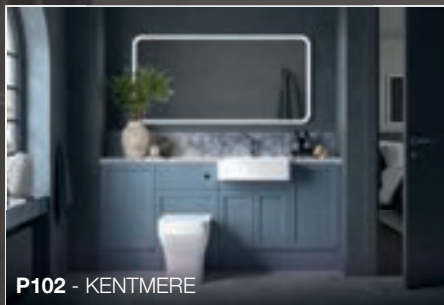

P24 - BRECON

P118 - PENTLAND