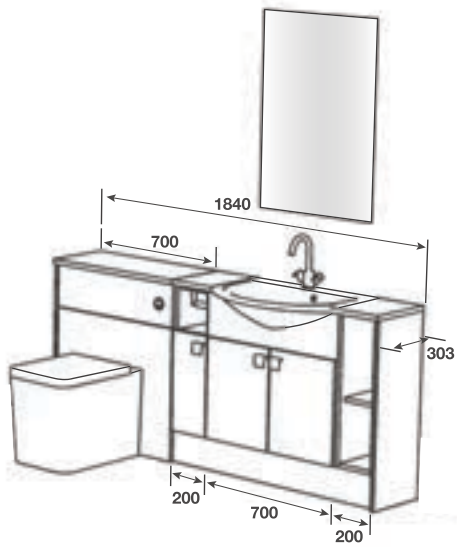

BRECON/MARINE BLUE

SOFT
TOUCH
MATT
FINISH

F MARINE BLUE   **C** ANTHRACITE LINEN

F = FASCIA FINISH   C = CARCASS FINISH

ROOM FEATURES

BASIN - Art 600

TAP - Avola Basin Chrome

PAN - Denver BTW Pan with Casula Seat

WORKTOP - Polar Quartz Matt Postformed 22mm

HANDLE - Altos Chrome

MIRROR - Plain 661mm High x 662mm Wide