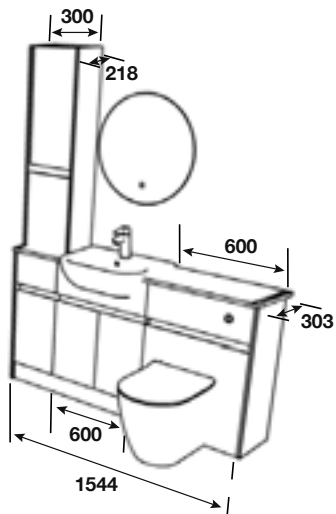

BASIN - Danbury SR Basin

TAP - Lonata Matt Black

PAN - Danbury BTW

WORKTOP - Black Crystal Calypstone Aura 18mm

HANDLE - Matt Black Profile

MIRROR - Ronda 600 with Hanging Strap

LIGHTING - LED Strip

GLASS
EFFECT
EDGING