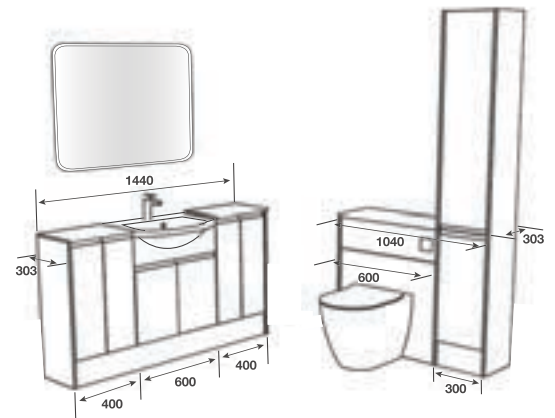

F OYSTER   **C** CLAY

F = FASCIA FINISH   C = CARCASS FINISH

ROOM FEATURES

BASIN - Art 600

TAP - Busca Basin Brushed Brass

PAN - Aurora BTW Pan with Collerina Seat

WORKTOP - Stratus White Calypstone Aura 12mm

MIRROR - Mora 950