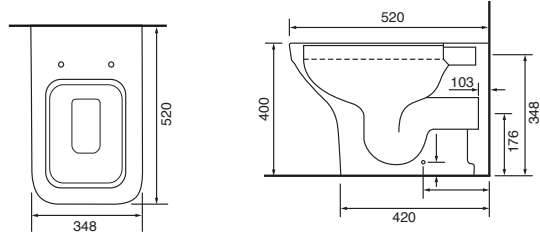

DANBURY

36.9176.01 £420.00

Danbury BTW Pan with Tullamore Seat.

UNIVERSAL - BACK TO WALL WC SETS PRICING