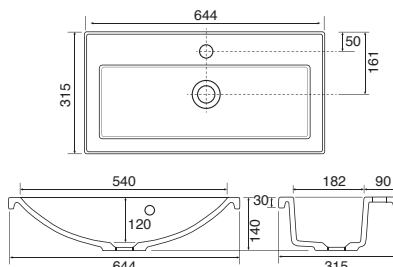

FINESSE 644

3540 £325.00

Cast Marble Basin. Single tap hole with integrated overflow. Supplied with a chrome overflow ring which is not interchangeable. Suitable for 600mm base/basin units with additional 18mm end panels. 644 x 315 x 30mm.