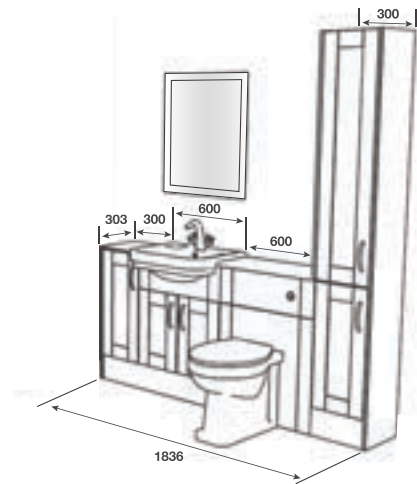

ROOM FEATURES

BASIN - Georgia Semi Recessed

TAP - Caprice Basin Matt Black

PAN - Georgia BTW Pan with Cotton White Wentworth Seat

WORKTOP - Stratus White Calypstone Aura 12mm

HANDLE - Catarina Black

MIRROR - Avelar 600