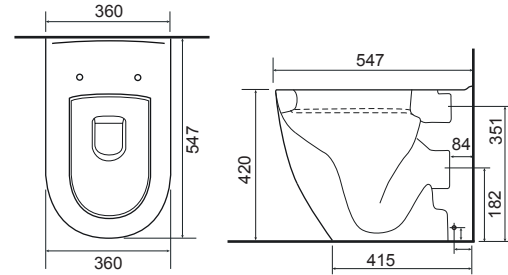

Aurora BTW Pan with Collerina Seat

AURORA - RIMLESS

36.9184.01 £464.00

Aurora BTW Rimless Pan with Collerina Seat

BRUNSWICK - RIMLESS

36.9095.01 £595.00

Brunswick BTW Rimless Pan with Clermont Seat

CHARLOTTE