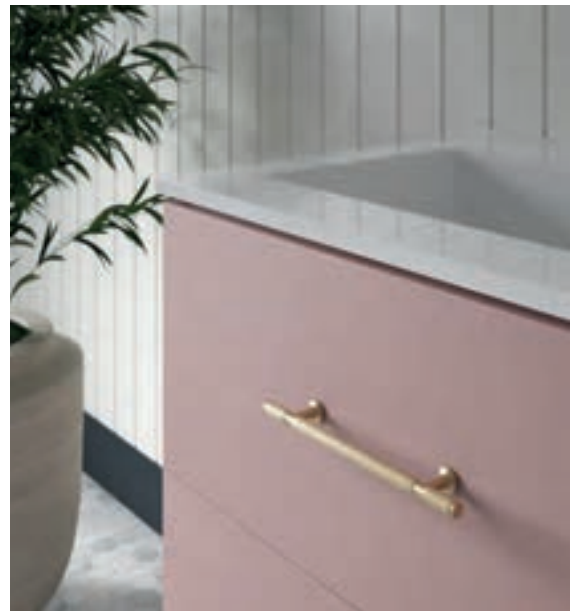

ROOM LOOK

BASIN - Meda Cast Vanity

TAP - Fiera Brushed Brass

MIRROR - Oliveri Tall

HANDLE - Barroso Bar Brushed Brass

LEG - Brushed Brass

LIGHTING - 2 Drawer Internal Lighting Kit

AURELIA/FERN GREEN