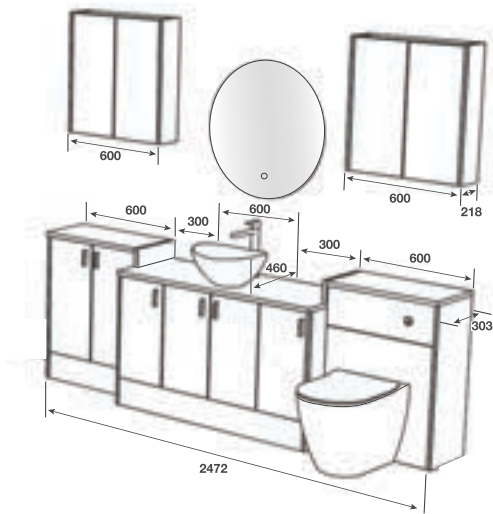

BRECON/BASALT MIST

MATT
FINISH

F BASALT MIST   **C** CLAY

F = FASCIA FINISH   C = CARCASS FINISH

ROOM FEATURES

BASIN - Fremont White Sit-On

TAP - Lori Tall Basin Chrome

PAN - Aurora BTW Pan with Collerina Seat

WORKTOP - Cirrus White Calypstone Aura 18mm

HANDLE - Felinto Stone

MIRROR - Velas 700