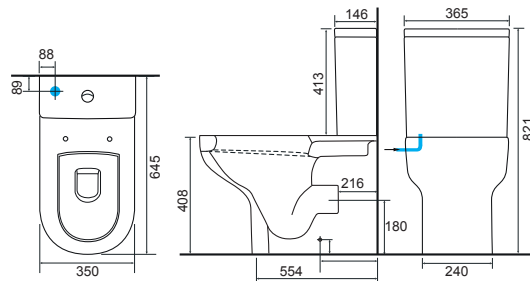

CLOSE COUPLED WC SETS

LO SC TP

CHARLOTTE

36.9111.01	£859.00
-------------------	---------

Charlotte CC Pan & Cistern with Temora Seat.

LO SC TP

CLEVELAND - RIMLESS

36.9180.01	£685.00
-------------------	---------