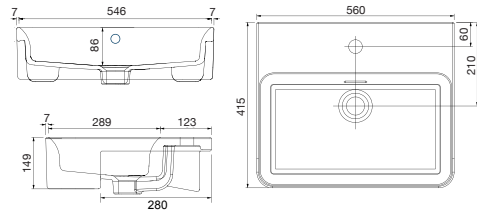

BRUNSWICK

37.9172 £295.00

Ceramic basin. Single tap hole with integrated overflow. Supplied with a chrome overflow ring which can be changed for alternative colours. Suitable for 600 or 700 standard depth basin units only. 560w x 415d mm