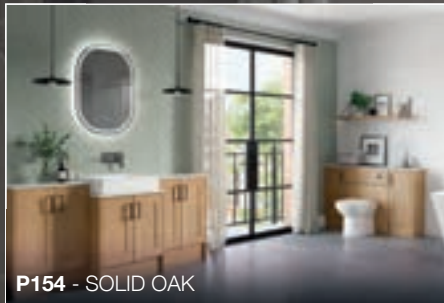

P118 - PENTLAND

P134 - SELTER

P154 - SOLID OAK

SCAN TO VIEW FITTED FURNITURE RANGE

LET'S SOCIALISE

BOWLAND

Elegant and understated, effortless design style.

The stunning handleless design works with all standard Calypso worktops and basins including the industry leading Art and Fontana one-piece tops. There are 22 unit options to choose from including slimline and matching wall-hung vanity units, and there is also the added option of double-sided mirror doors for all the flush finished wall units.