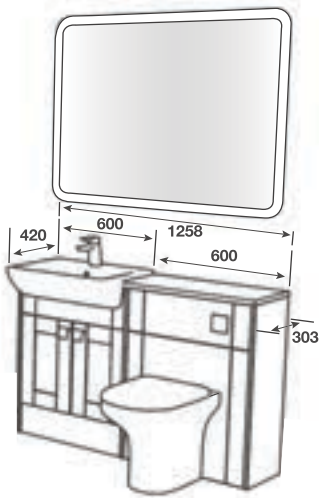

CHILTERN/CONTOUR GREY

F CONTOUR GREY   **C** CLAY

F = FASCIA FINISH   C = CARCASS FINISH

ROOM FEATURES

BASIN - Charlotte Semi Recessed

TAP - Olite Basin Chrome

PAN - Charlotte BTW Pan with Temora Seat

WORKTOP - Storm Grey Calypstone Aura 12mm

HANDLE - Acari Chrome

MIRROR - Lixa 1200