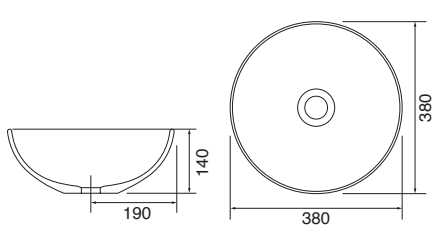

TOLEDO

9284 £295.00

Ceramic basin. Matt grey. No tap hole. No overflow. This basin will require an unslotted waste, see page 333. Dia 380mm

NEW