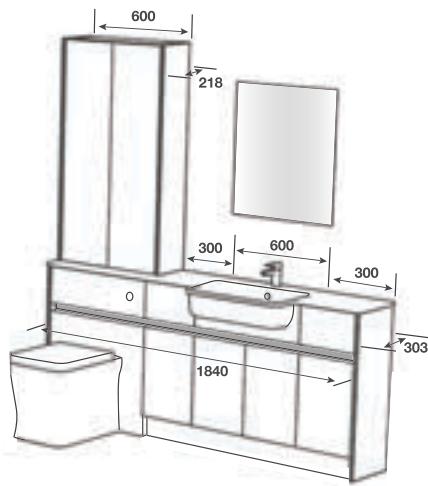

BOWLAND/METALLIC SLATE

ALSO IN
CHEVIOT
P60

MATCHING
EDGING

GLOSS
METALLIC
FINISH

GLASS
EFFECT
EDGING

F METALLIC SLATE   **C** GREY LINEN   **E** METALLIC SLATE

F = FASCIA FINISH   C = CARCASS FINISH   E = EDGE FINISH

ROOM FEATURES

BASIN - Fontana Wing 1844 RH

TAP - Eula Basin Matt Black

PAN - Denver BTW Pan with Casula Seat

MIRROR - Plain 661mm High x 562mm Wide

HANDLE - Stainless Steel Profile

LIGHTING - LED Strip