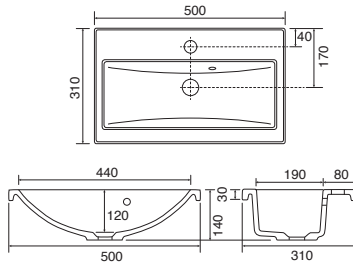

DROP-IN BASINS

KEYS:

CE CERAMIC

CM CAST MARBLE

FINESSE 500

3091 £290.00

Cast Marble Basin. Single tap hole with external overflow. Supplied with a chrome overflow ring which can be changed for alternative colours. Suitable for the 500 base/basin units only. 500w x 310d mm.