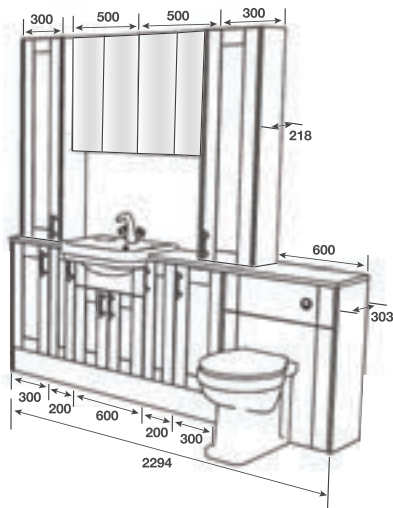

CHILTERN/CONTOUR CASHMERE

F CONTOUR CASHMERE   **C** CLAY

F = FASCIA FINISH   C = CARCASS FINISH

ROOM FEATURES

BASIN - Georgia Semi Recessed

TAP - Caprice Chrome

PAN - Georgia BTW Pan

WORKTOP - Riven Slate Postformed 22mm

HANDLE - Felisa 160 Polished Nickel

LIGHTING - LED Strip