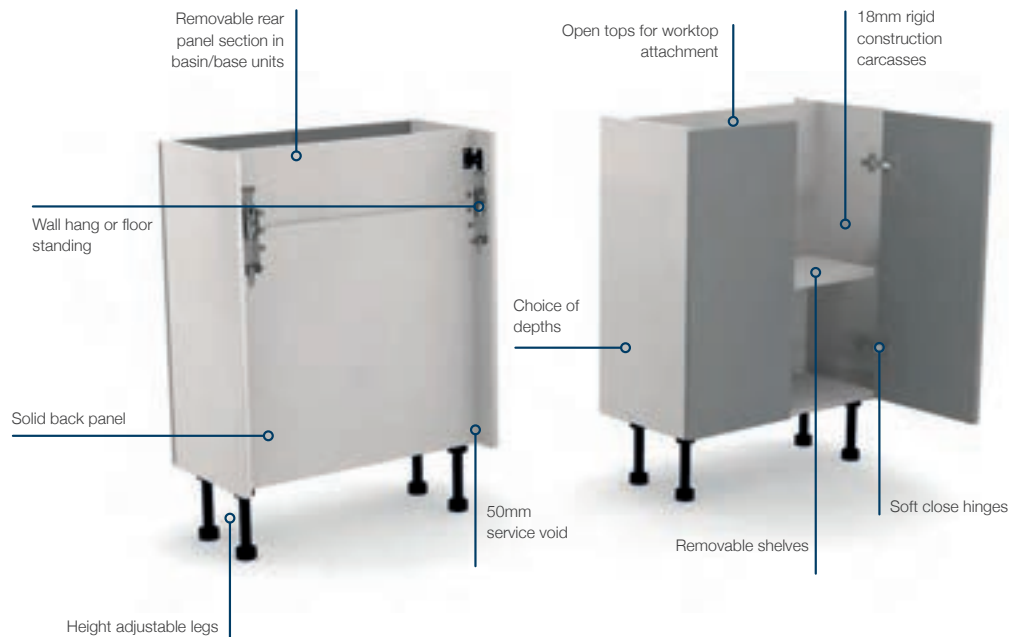

SOLID OAK PRICING

SOLID OAK SPECIFICATIONS

UNIT MATRIX

FOR UNIT DIMENSIONS AND PRICING BREAKDOWN INFORMATION SEE PAGE 337.

1. 500 & 600 Floor Standing WC Unit	6. 800 Washstand Vanity Unit	11. 300 Tall Wall Unit
2. 500, 600 Plinthline WC Unit	7. 150, 200, 250, 300 & 400 One Door Wall Unit	12. 300 Full Door Tall Wall Unit
3. 400 One Door Basin Unit	8. 250 & 300 One Door Mirrored Wall Unit	13. 300 Tall Wall Unit
4. 500, 600 & 700 Basin Unit	9. 400, 500 & 600 Two Door Wall Unit	14. 600 Tall Wall Unit
5. 600 Deep Base/Basin Unit	10. 500 & 600 Two Door Mirrored Wall Unit	15. 200 Toilet Roll Base Unit