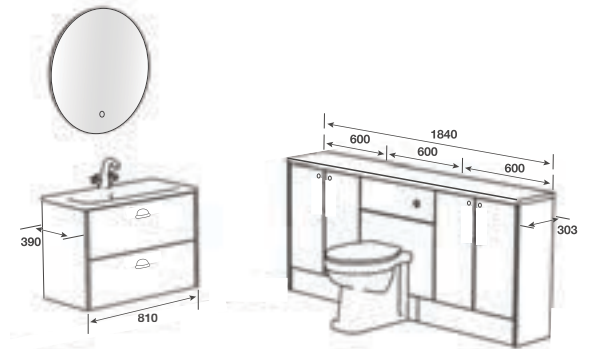

ROOM FEATURES

BASIN - Idro 800 Cast

TAP - Caprice Basin Matt Black

PAN - Georgia BTW Pan

WORKTOP - Riven Slate Postformed 22mm

HANDLE - Altura Knob Black

MIRROR - Velas 700

BRECON/STONE GLOSS