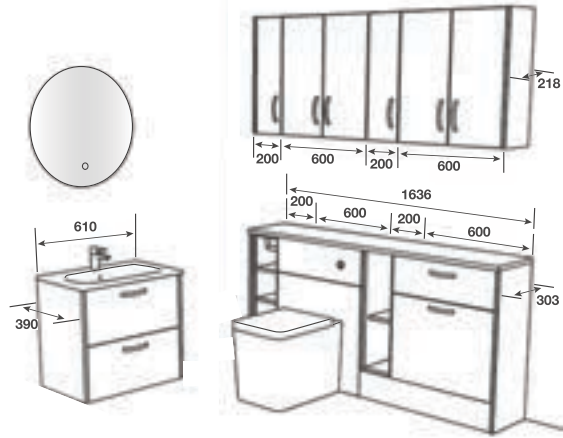

BRECON/CLAY GLOSS

HIGH
GLOSS
FINISH

F CLAY GLOSS   **C** CLAY

F = FASCIA FINISH   C = CARCASS FINISH

ROOM FEATURES

BASIN - Idro 600 Cast

TAP - Eula Basin Matt Black

PAN - Brunswick BTW with Clermont Seat

WORKTOP - Black Terrene Square Edge 22mm

HANDLE - Catarina Black

MIRROR - Velas 600