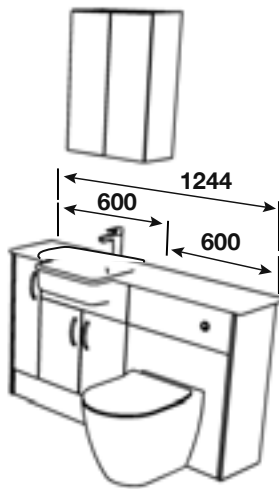

CHEVIOT / SLATE MIST

ALSO IN
BOWLAND
P12

ALSO IN
CHILTERN
P82

ALSO IN
BRECON
P36

MATT
FINISH

F SLATE MIST   **C** TITANIUM   **E** SLATE MIST

F = FASCIA FINISH   C = CARCASS FINISH   E = EDGE FINISH

ROOM FEATURES

BASIN - Caluso 1844 Solid Surface

TAP - Lonata Basin Chrome

PAN - Denver BTW Pan with Casula Seat

HANDLE - Lucina 320 Chrome

MIRROR - Farnese Mirrored Cabinet 500