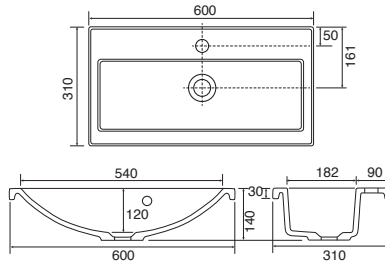

FINESSE 600

3080 £290.00

Cast Marble Basin. Single tap hole with external overflow. Supplied with a chrome overflow ring which can be changed for alternative colours. Suitable for the 600 base/basin units only. 600w x 310d mm.