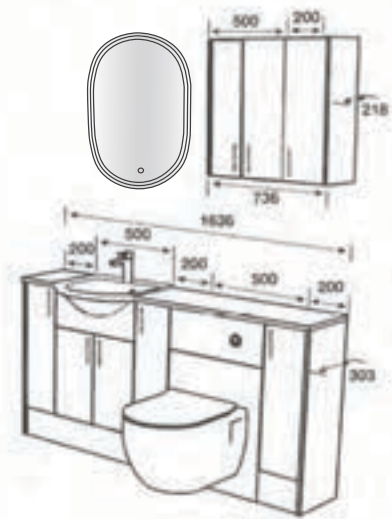

ROOM FEATURES

BASIN - Art 500

TAP - Aquila Basin Black

PAN - Aurora WH Pan with Collerina Seat

WORKTOP - Acadia Quartz Postformed 22mm

HANDLE - Barroso Fluted Black

MIRROR - Lagoa 800

CHEVIOT/METALLIC SLATE