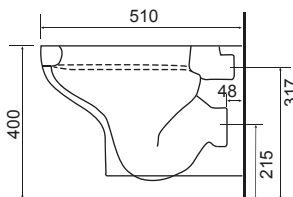

ANNISTON - RIMLESS

36.9187.01 £425.00

Anniston Wall Hung Rimless Pan with Wingham Seat.