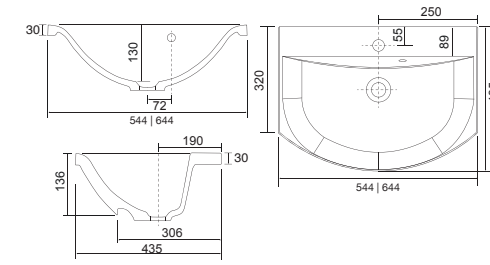

SHOULDER ART

544	37.3225	£320.00
644	37.3226	£360.00

Cast Marble basin. The 544 & 644 basins fit on 500mm & 600mm basin units respectively and overhang 22mm on each side. Supplied with a chrome overflow ring which is not interchangeable. Single tap hole with internal overflow.