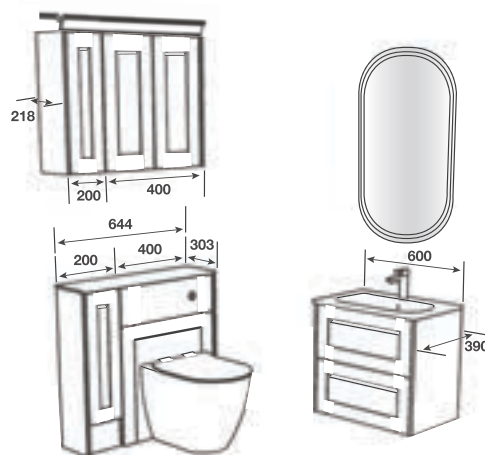

MATT
PAINT
FINISH

ALSO IN
SELTER
P139

ALSO IN
PENTLAND
P121

KENTMERE

SHALE / KENTMERE

F SHALE   **C** GREY LINEN   **E** SHALE

F = FASCIA FINISH   C = CARCASS FINISH   E = EDGE FINISH

ROOM FEATURES

BASIN - Idro 600 Cast

TAP - Imola 3 Hole Chrome

PAN - Portland BTW Pan with Glenbrook Seat

WORKTOP - Cirrus White Calypstone Aura 18mm

MIRROR - Oliveri Tall