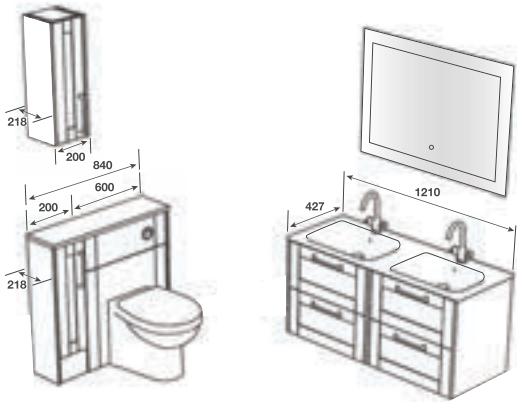

CHILTERN/SOFT WHITE

F SOFT WHITE   **C** ALPINE WHITE

F = FASCIA FINISH   C = CARCASS FINISH

ROOM FEATURES

BASIN - Orani 1200 Cast Gloss

TAP - Avola Chrome

PAN - Portland BTW Pan with Glenbrook Seat

WORKTOP - Grey Terrazzo Calypstone Aura 18mm

HANDLE - Mirante 128 Polished Nickel

MIRROR - Avelar 1000