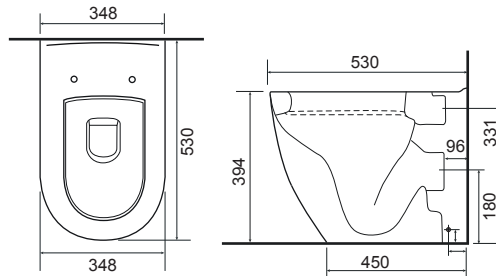

CLEVELAND - RIMLESS

36.9179.01 £430.00

Cleveland BTW Rimless Pan with Ballina Seat.