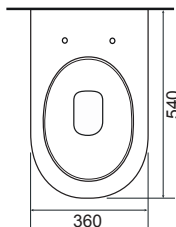

SC SOFT CLOSE

TP TOP FIX SEAT

BACK TO WALL WC SETS

LO SC TP

MADISON

36.9161.01 £380.00

Madison BTW Pan with Beechworth Seat

LO SC TP