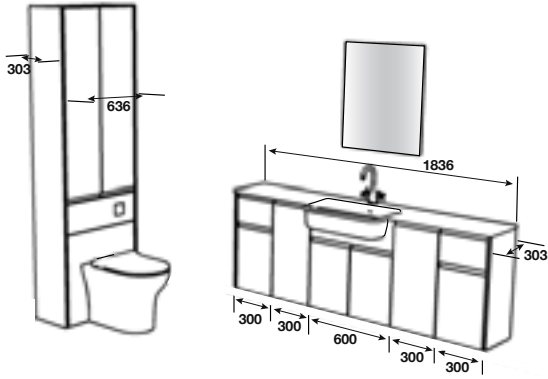

SELTER/LAGOON MIST

ALSO IN
KENTIMERE
P106

ALSO IN
PENTLAND
P122

MATT
PAINT
FINISH

F LAGOON MIST

C CLAY

F = FASCIA FINISH C = CARCASS FINISH

ROOM FEATURES

BASIN - Fontana Wing 1844 Central Bowl

TAP - Imola Basin Chrome

PAN - Cleveland BTW Rimless Pan with Ballina Seat

MIRROR - Plain 661mm High x 562mm Wide