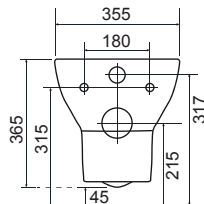

ANNISTON - RIMLESS

36.9187.01 £425.00

Anniston Wall Hung Rimless Pan with Wingham Seat.