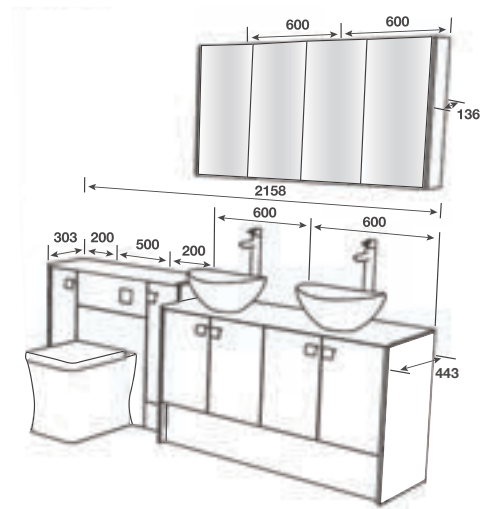

HIGH GLOSS FINISH

GLASS EFFECT EDGING

ALSO IN BOWLAND P11

CHEVIOT

FROST GREY/CHEVIOT

F FROST GREY   **C** TITANIUM   **E** GLASS EFFECT

F = FASCIA FINISH   C = CARCASS FINISH   E = EDGE FINISH

ROOM FEATURES

BASIN - Fremont White Sit-On

TAP - Melfi Tall Chrome

PAN - Denver BTW Pan with Casula Seat

WORKTOP - Black Crystal Calypstone Aura 12mm

HANDLE - Acari Chrome