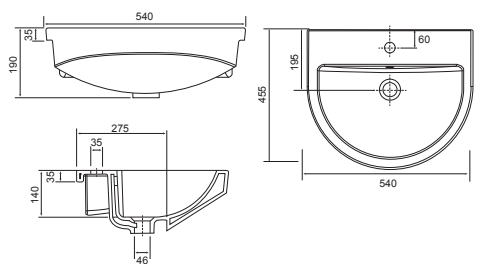

OAKLAND

37.9019 £222.00

Ceramic basin. Single tap hole with integrated overflow. Suitable for 600 and 700 standard depth basin units only. 550w x 440d mm.

PORTLAND

37.9099 £145.00

Ceramic basin. Single tap hole with integrated overflow. Supplied with a chrome overflow ring which can be changed for alternative colours. Suitable for 600 and 700 standard depth basin units only. 560w x 480d mm.