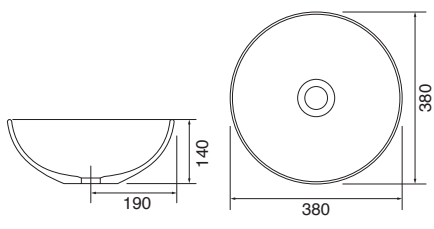

KEYS:
CE CERAMIC
CM CAST MARBLE

SIT-ON BASINS

TOLEDO

9282 £195.00

Ceramic basin. Gloss white. No tap hole. No overflow. This basin will require an unslotted waste, see page 333. Dia 380mm

NEW