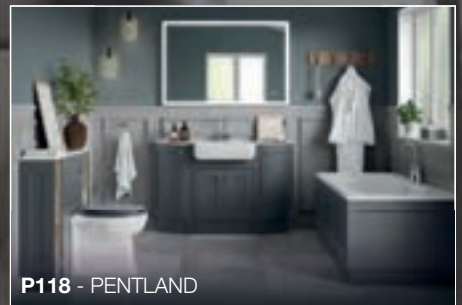

P118 - PENTLAND

P134 - SELTER

P154 - SOLID OAK

SCAN TO VIEW FITTED FURNITURE RANGE

LET'S SOCIALISE

BOWLAND

Elegant and understated, effortless design style.

The stunning handleless design works with all standard Calypso worktops and basins including the industry leading Art and Fontana one-piece tops. There are 22 unit options to choose from including slimline and matching wall-hung vanity units, and there is also the added option of double-sided mirror doors for all the flush finished wall units.