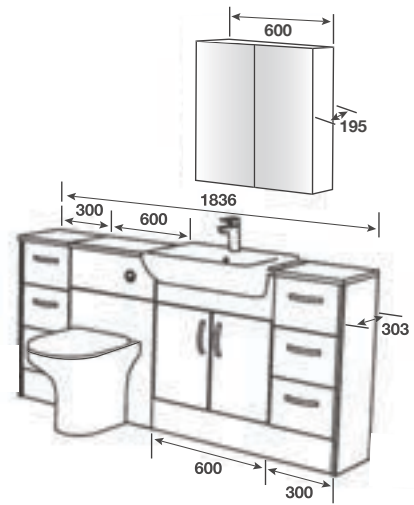

DARK SAPPHIRE/BRECON

F DARK SAPPHIRE   **C** ANTHRACITE LINEN

F = FASCIA FINISH   C = CARCASS FINISH

ROOM FEATURES

- BASIN - Charlotte Semi Recessed
- TAP - Cento Basin Chrome
- PAN - Denver BTW Pan with Casula Seat
- WORKTOP - Cirrus White Calypstone Aura 18mm
- HANDLE - Lucina 160 Chrome
- MIRROR - Avelar 600