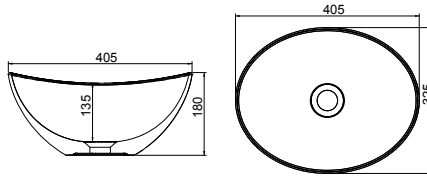

FREMONT BLACK

9114 £380.00

Ceramic basin. No tap hole. No overflow. Not suitable for slimline furniture. This basin will require an unslotted waste, see page 333. 405w x 325d x 180h mm

FREMONT WHITE

9113 £190.00