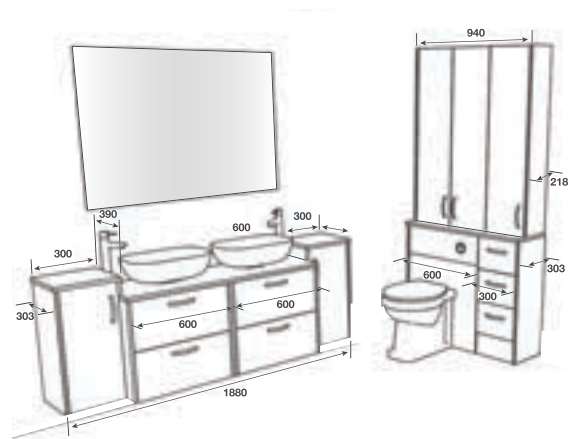

WORKTOP - Cirrus White Calypstone Aura 18mm

HANDLE - Lorena Chrome

MIRROR - Plain 861mm High x 1200mm Wide

LIGHTING - LED Strip

CHEVIOT PRICING

MATCHING EDGING

Hard-wearing PVC edge to match the face finish exactly.