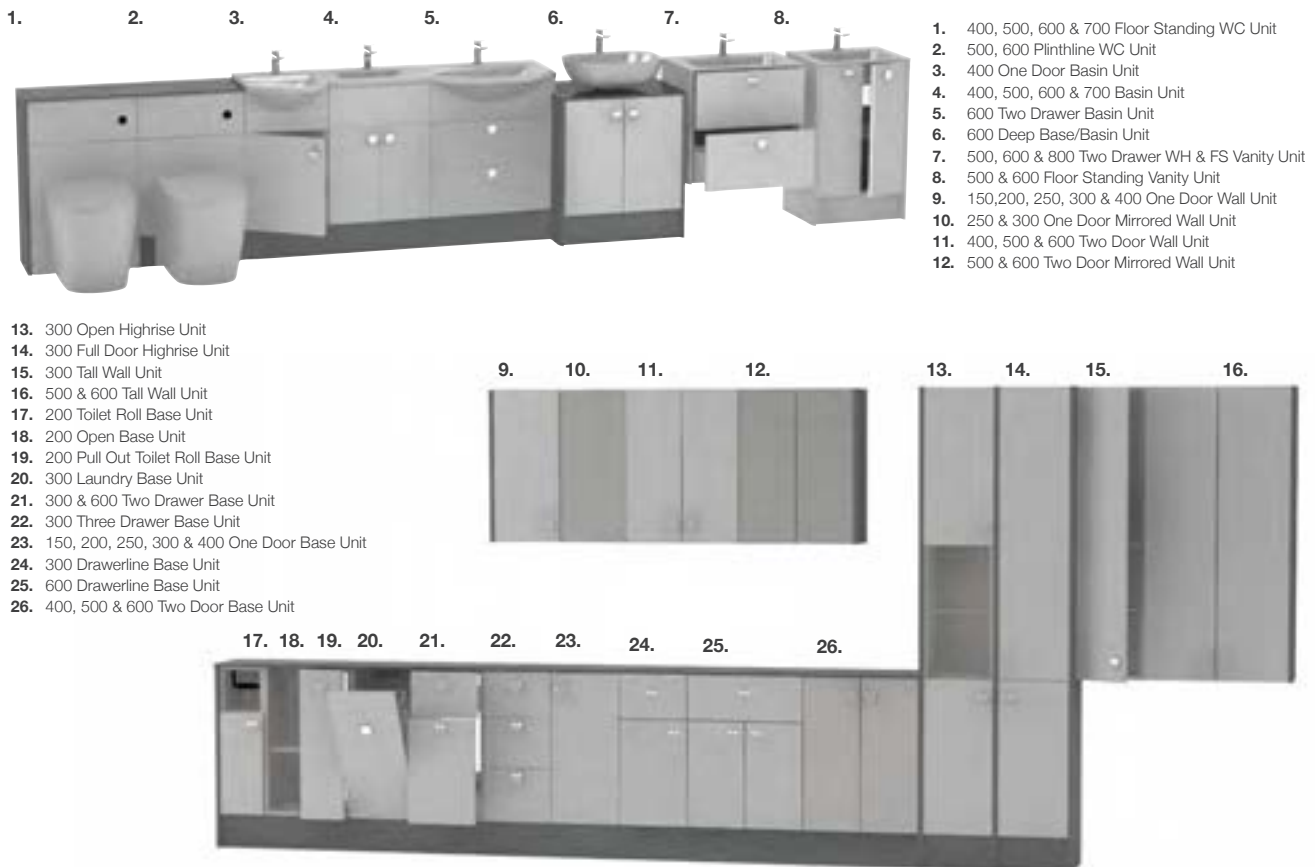

AW	ALPINE WHITE	CY	CLAY
T	TITANIUM	AL	ANTHRACITE LINEN
GL	GREY LINEN		

FINISH CODE	©
PAGE NUMBER	
FINISH NAME	

HOW TO ORDER

When ordering, the two asterisks (**) shown after the product code must be replaced by the Letter Code representing the door style and finish required. These Letter Codes are shown at the top of each pricing page in the range, and listed below.

Example:

The WC unit shown below in the example, if required in Brecon High Gloss White should be ordered as: **4226BR** **H** This will ensure the correct fascia panels will be added automatically to your order.

Alternatively, all components can be ordered separately using the Breakdown Codes listed alongside the prices. In this instance both the carcass finish code and fascia finish codes will need to be specified.

EXAMPLE	SIZE (W X D X H)	PRODUCT CODE	££££	Carcass		
				Upper Panel	Lower Panel	
	500 x 218 x 811	4226BR**	££££	4062s	2010	5031
	500 x 303 x 811	4426BR**	££££	4062	2010	5031

BRECON - BR

HIGH GLOSS WHITE - **H**
SOFT WHITE - **WE**
CLAY GLOSS - **BCY**

PEBBLE - PE

STONE GLOSS - **SG**
DUSKY BLUE - **DB**
BASALT MIST - **BM**

SLATE MIST - SM

SHOREWOOD - **SW**
HUNTER GREEN - **RHN**
DARK SAPPHIRE - **DS**

SOFT GRAPHITE - GE

GRAPHITE GREY - **BGG**
SOFT BLACK - **SK**
MARINE BLUE - **ME**

SOFT GREEN - SN

TERRACOTTA - **TC**
LIGHT ENGLISH OAK - **EO**

UNIT MATRIX

For unit dimensions and pricing breakdown information see page 337.

13. 300 Open Highrise Unit
14. 300 Full Door Highrise Unit
15. 300 Tall Wall Unit
16. 500 & 600 Tall Wall Unit
17. 200 Toilet Roll Base Unit
18. 200 Open Base Unit
19. 200 Pull Out Toilet Roll Base Unit
20. 300 Laundry Base Unit
21. 300 & 600 Two Drawer Base Unit
22. 300 Three Drawer Base Unit
23. 150, 200, 250, 300 & 400 One Door Base Unit
24. 300 Drawerline Base Unit
25. 600 Drawerline Base Unit
26. 400, 500 & 600 Two Door Base Unit

18mm vinyl-wrapped furniture grade MDF slab doors & fascia panels. All 18mm ready assembled MFC carcasses with PVC edging. All carcasses & fascias pre-drilled & marked for fittings. Fully adjustable all-steel soft-close hinges to doors. Soft-close drawer runners with 40way fascia adjustment. Choice of two carcass & plinth heights (661/561mm & 150/250mm). Choice of three finished base unit depths (218mm, 303mm & 443mm). Not suitable for installation in wet-rooms and should only be installed within a well-ventilated bathroom environment.