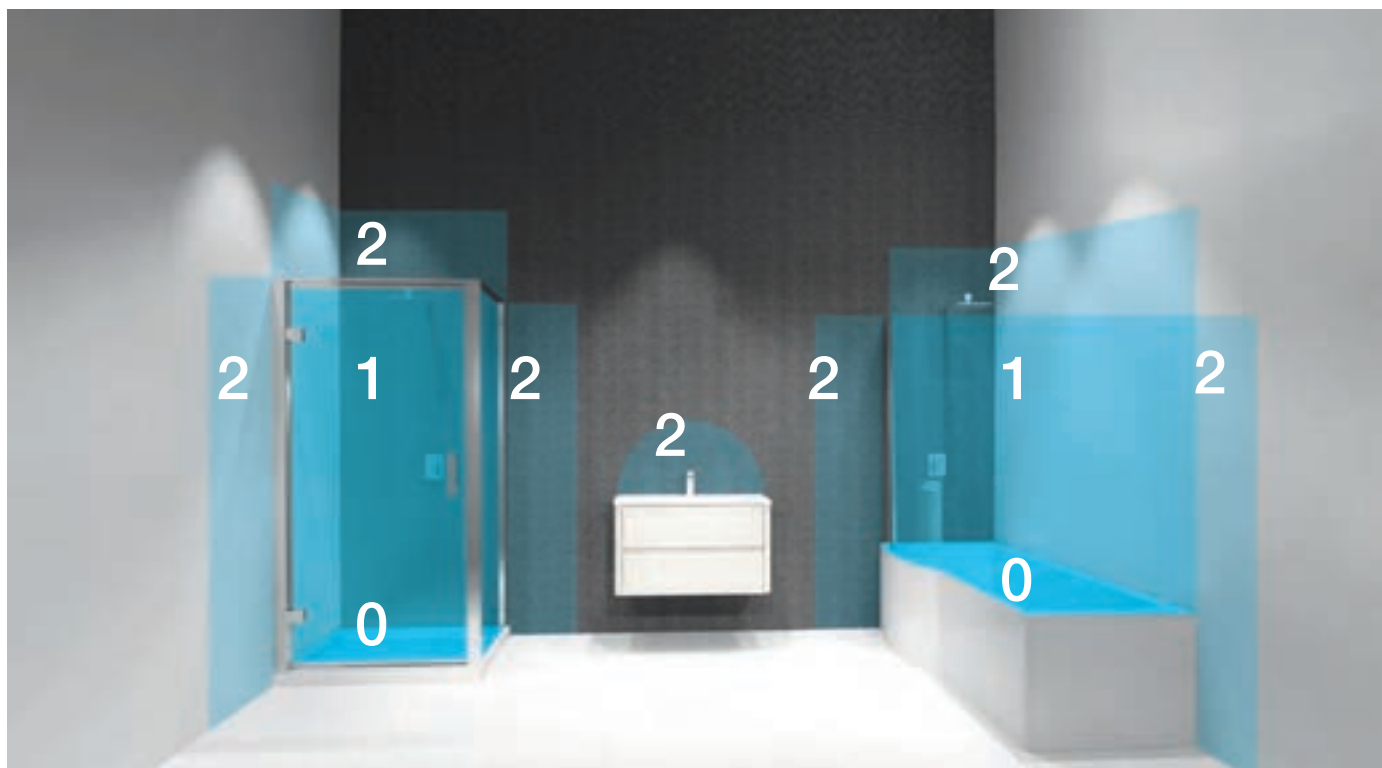

ZONED LIGHTING

Water and electricity are a dangerous combination so when choosing bathroom lights it is essential that you familiarise yourself with two terms; Bathroom Zones and IP Ratings. When purchasing bathroom lights you need to ensure that the fitting you choose has the relevant IP rating for the zone in which it is to be placed. So what are IP Ratings and Bathroom Zones?

IP Rating 1st Digit			IP Rating 2nd Digit		
Object Size	Protected against		Protected against	Tested for	
0	-	No protection.	0	-	No protection
1	>50 mm	Protection against any large surface area of the body but not deliberate tampering or force.	1	Dripping water	Dripping water – no damaging effect when tested against vertical falling water drops.
2	>12.5 mm	Fingers or similar sized tools and objects.	2	Dripping water when tilted up to 15°	Vertically dripping water has no damaging effect when the light enclosure is tilted at an angle up to 15° from its usual position.
3	>2.5 mm	Thick wires, tools and similar-sized foreign bodies.	3	Spraying water	Water falling as a spray at any angle up to 60° has no damaging effect.
4	>1 mm	Most wires, screws, etc.	4	Splashing water	Water splashing against light enclosure from any direction has no damaging effect.
5	Dust protected	Protected against dust, allowing limited ingress. (no harmful deposit)	5	Water jets	Water projected by a nozzle (6.3mm) against light enclosure from any direction shall have no damaging effect.
6	Dust tight	Dust tight. No ingress of dust.	6	Powerful water jets	Water projected in powerful jets (12.5mm nozzle) against the light enclosure from any direction has no damaging effect.
			7	Immersion up to 1m	Water won't infiltrate even when light enclosure is immersed in water up to 1m in depth. Duration of upto 30 minutes.
			8	Immersion beyond 1m	The equipment is suitable for continuous immersion in water under. Conditions specified by the manufacturer.

IP 67

IP67. The item is protected from dust and capable of withstanding water immersion upto 1 meter for 30 minutes.

ZONE 0 Covers the areas inside the bath or shower tray. If you decide to illuminate this area the fittings must be low voltage and must have a minimum rating of IP67 making them immersion proof.

ZONE 2 Covers the area 0.6M outside the bath's perimeter and to a height of 2.25M from the floor. As with Zone 1, a minimum IP44 rating is required for this area.

ZONE 1 Incorporates the area directly above the bath or shower tray to a height of 2.25m from the floor. A light with a minimum IP44 rating is required for this area. If the light uses a 240V supply, a 30ma RCD (residual current device) must be used to protect the circuit in this zone.

ZONE 3 Outside zones cover areas which fall outside of zones 0, 1 and 2 and are well away from any contact with water. No IP ratings are required for light fittings in this area.