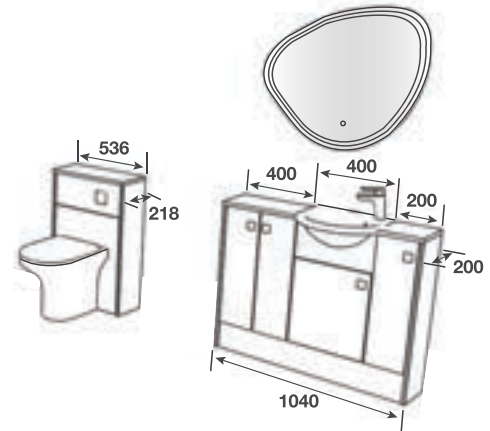

F DUSKY BLUE   **C** CLAY

F = FASCIA FINISH   C = CARCASS FINISH

ROOM FEATURES

- BASIN - Art 400 Slimline
- TAP - Cento Basin Chrome
- PAN - Charlotte BTW Pan with Temora Seat
- WORKTOP - Grey Terrazzo Calypstone Aura 18mm
- HANDLE - Tucano Chrome
- MIRROR - Mouriz 800