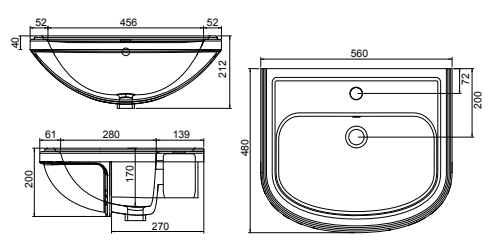

PORTLAND

37.9099 £145.00

Ceramic basin. Single tap hole with integrated overflow. Supplied with a chrome overflow ring which can be changed for alternative colours. Suitable for 600 and 700 standard depth basin units only. 560w x 480d mm.