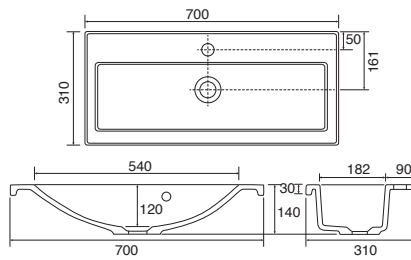

FINESSE 700

3093 £290.00

Cast Marble Basin. Single tap hole with external overflow. Supplied with a chrome overflow ring which can be changed for alternative colours. Suitable for the 700 basin unit only. 700w x 310d mm.