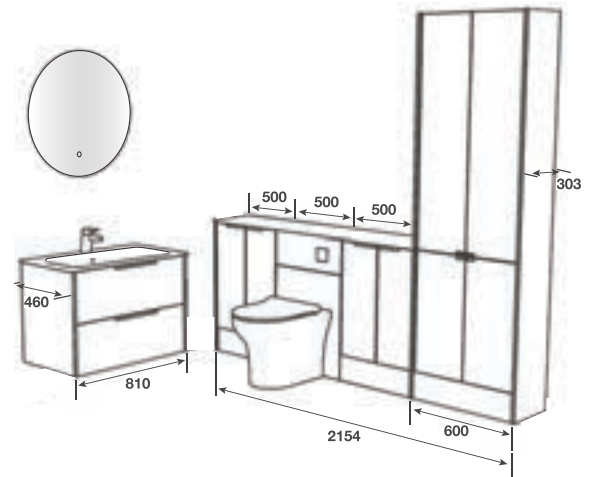

WORKTOP - Polar Quartz Matt Postformed 22mm

HANDLE - Altos Chrome

MIRROR - Plain 661mm High x 662mm Wide

F SOFT BLACK **C** ANTHRACITE LINEN

ROOM FEATURES

- BASIN - Vesima 800 Ceramic
- TAP - Olite Basin Chrome
- PAN - Cleveland BTW Rimless Pan with Ballina Seat
- WORKTOP - White Crystal Calypstone Aura 12mm Worktop
- HANDLE - Barretos Chrome
- MIRROR - Velas 700