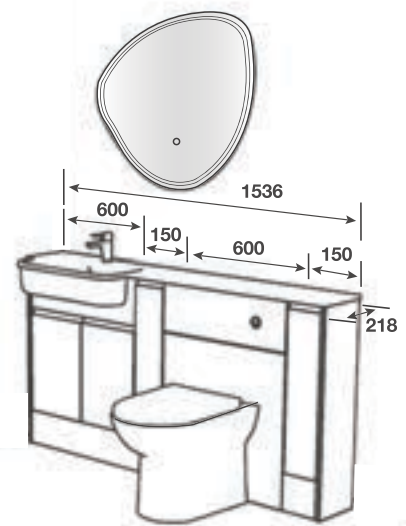

MATT
PAINT
FINISH

ALSO IN
PENTLAND
P121

ALSO IN
KENTMERE
P105

SHALE/SELTTER

SELTTER

F SHALE   **C** CLAY

F = FASCIA FINISH   C = CARCASS FINISH

ROOM FEATURES

BASIN - Fontana Wing 1544 Left Hand Bowl

TAP - Eula Basin Brushed Brass

PAN - Madison BTW Pan with Beechworth Seat

MIRROR - Mouriz 800