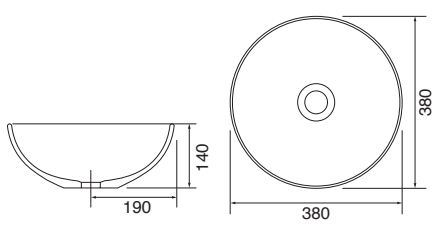

TOLEDO

9285 £295.00

Ceramic basin. Matt black. No tap hole. No overflow. This basin will require an unslotted waste, see page 333. Dia 380mm

NEW