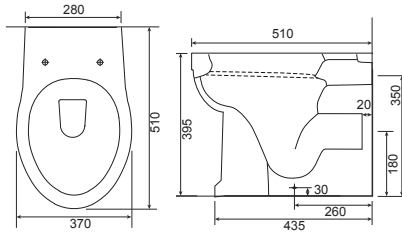

OAKLAND WITH COLOURED SEAT

36.9018.09	£403.00	36.9018.02	£403.00
Oakland BTW Pan with Spruce Wentworth Seat.		Oakland BTW Pan with Cotton White Wentworth Seat.	
36.9018.07	£403.00	36.9018.04	£403.00
Oakland BTW Pan with Maritime Wentworth Seat.		Oakland BTW Pan with Shale Wentworth Seat.	
36.9018.06	£403.00	36.9018.05	£403.00
Oakland BTW Pan with Slate Wentworth Seat.		Oakland BTW Pan with Lagoon Mist Wentworth Seat.