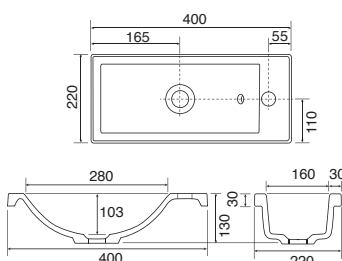

VARZI SLIMLINE 400

3177 £134.00

Cast Marble Basin. Single tap hole with external overflow. Supplied with a chrome overflow ring which can be changed for alternative colours. Reversible left/right basin positioning. Suitable for the 400 slimline base/basin units only. 400w x 220d mm.