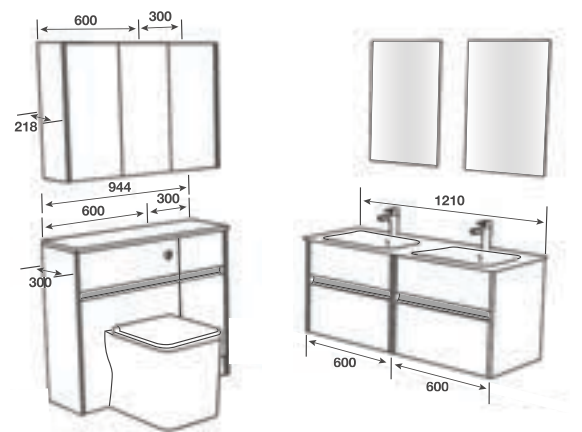

LIGHTING - LED Strip

BLUEBERRY/BOWLAND

F BLUEBERRY **C** GREY LINEN **E** BLUEBERRY

F = FASCIA FINISH C = CARCASS FINISH E = EDGE FINISH

ROOM FEATURES

- BASIN - Orani 1200 Cast Gloss
- TAP - Busca Basin Brushed Brass
- PAN - Denver BTW Pan with Kempsey Seat
- WORKTOP - White Crystal Calypstone Aura 18mm
- HANDLE - Brushed Brass Profile
- MIRROR - Plain 661mm High x 462mm Wide