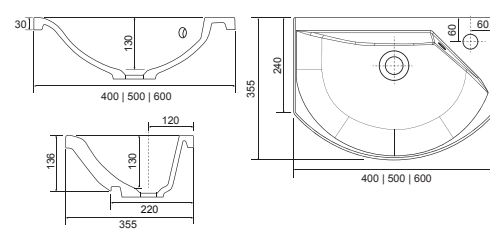

ART SLIMLINE

SL 400	37.3174	£305.00
SL 500	37.3114	£320.00
SL 600	37.3096	£360.00

Cast Marble basin. Single tap hole with external overflow right hand side only. Supplied with a chrome overflow ring which can be changed for alternative colours. These basins sit directly on the carcass. Each basin size is recommended to match the carcass size (i.e 400 slimline basin suits a 400 slimline carcass).