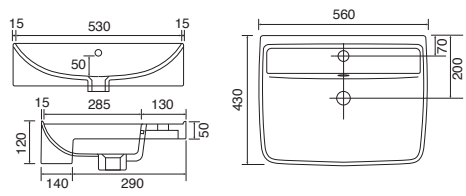

MADISON

37.9163 £150.00

Ceramic basin. Single tap hole with integrated overflow. Supplied with a chrome overflow ring which can be changed for alternative colours. Suitable for 600 and 700 standard depth basin units only. 560w x 430d mm.