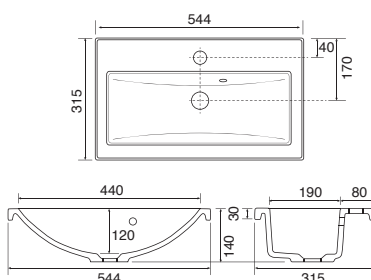

KEYS:

CE CERAMIC

CM CAST MARBLE

DROP-IN BASINS

FINESSE 544

3539 £305.00

Cast Marble Basin. Single tap hole with integrated overflow. Supplied with a chrome overflow ring which is not interchangeable. Suitable for 500mm base/basin units with additional 18mm end panels 544 x 315 x 30mm.