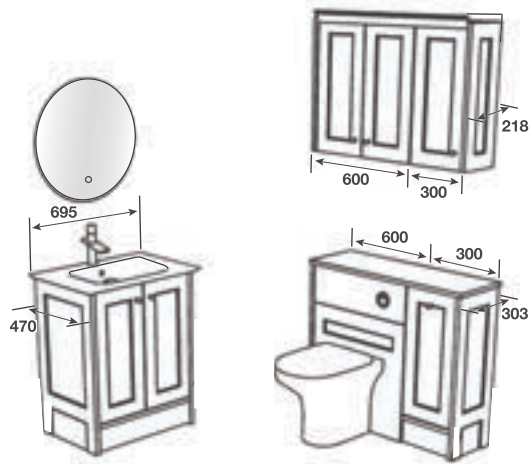

BASIN - Banari Ceramic Washstand

TAP - Orena Basin Chrome

PAN - Charlotte BTW Pan with Temora Seat

WORKTOP - Stratus White Calypstone Aura 18mm

HANDLE - Morada Chrome

MIRROR - Velas 600

MATT
PAINT
FINISH

ALSO IN
KENTMERE
P107