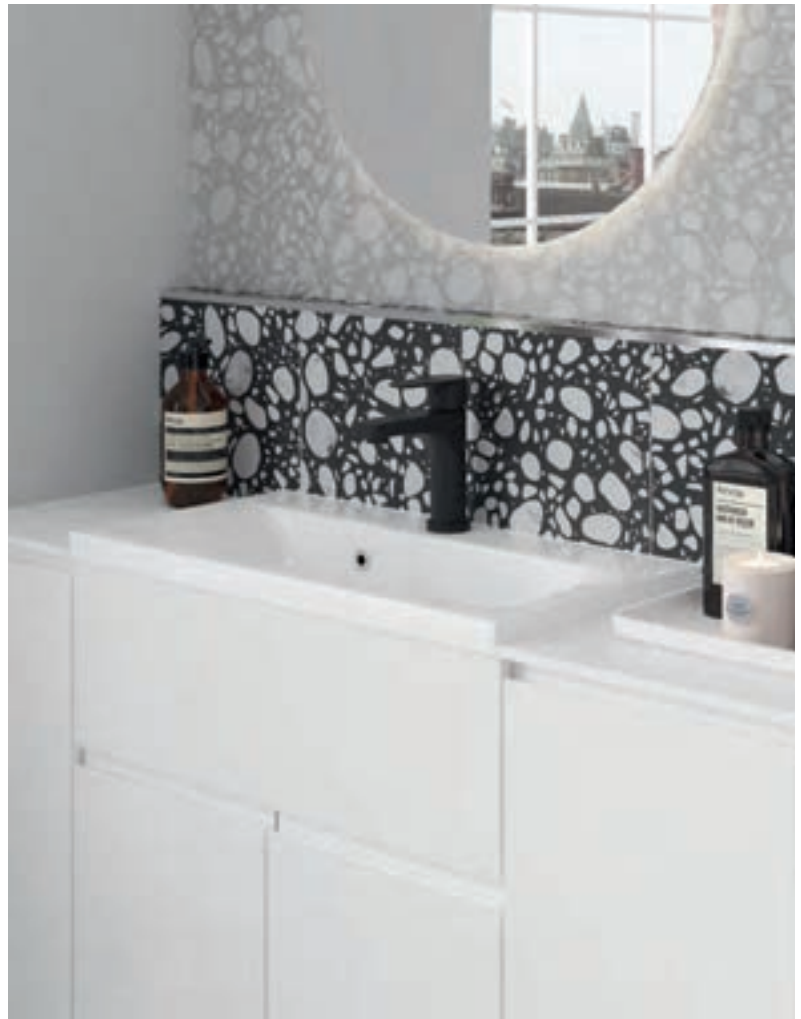

SELTER/PEARL

GLOSS
PAINT
FINISH

F PEARL   **C** ALPINE WHITE

F = FASCIA FINISH   C = CARCASS FINISH

ROOM FEATURES

BASIN - Finesse 600 Sit-in

TAP - Busca Basin Matt Black

PAN - Aurora BTW Pan with Casula Seat

WORKTOP - White Terrazzo Calypstone Aura 12mm

MIRROR - Velas 600