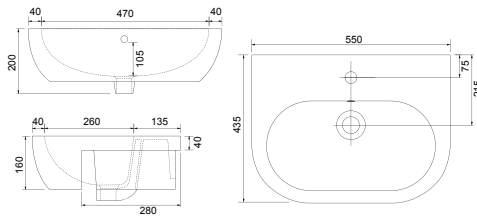

SEMI RECESSED BASINS

KEYS:

CE CERAMIC

CM CAST MARBLE

AURORA

37.9120 £192.00

Ceramic basin. Single tap hole with integrated overflow. Supplied with a chrome overflow ring which can be changed for alternative colours Suitable for 600 and 700 standard depth basin units only. 550w x 420d mm.