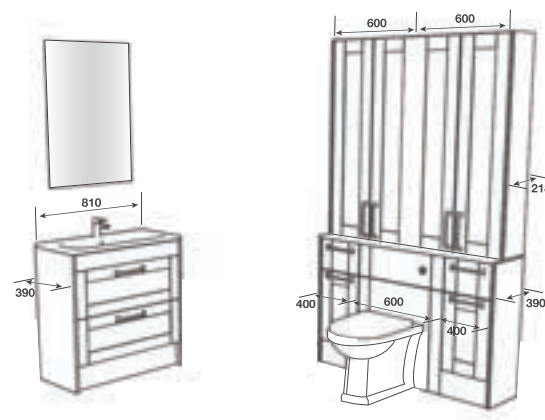

ROOM FEATURES

BASIN - Idro 800 Cast

TAP - Busca Basin Brushed Brass

PAN - Georgia BTW Pan with Cotton White Wentworth Seat

WORKTOP - White Crystal Calyptstone Aura 18mm

HANDLE - Mirante 128 Brushed Brass

MIRROR - Plain 861mm High x 600mm Wide