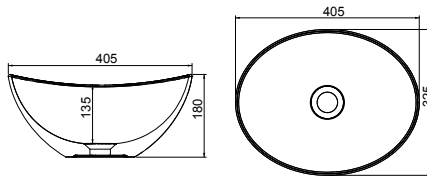

FREMONT BLACK

9114 £380.00

Ceramic basin. No tap hole. No overflow. Not suitable for slimline furniture. This basin will require an unslotted waste, see page 333. 405w x 325d x 180h mm

FREMONT WHITE

9113 £190.00