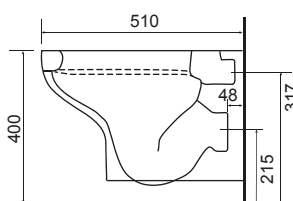

Anniston Wall Hung Rimless Pan with Wingham Seat.

LO SC TP

AURORA - RIMLESS

36.9185.01 £464.00

Aurora Wall Hung Rimless Pan with Collerina Seat.

LO SC TP

CHARLOTTE

36.9116.01 £631.00