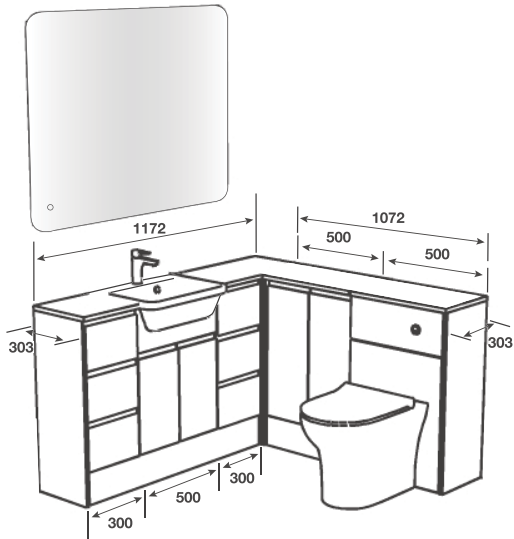

SELTER/MARITIME BLUE

ALSO IN
PENTLAND
P124

MATT
PAINT
FINISH

F MARITIME BLUE   **C** ANTHRACITE LINEN

F = FASCIA FINISH   C = CARCASS FINISH

ROOM FEATURES

BASIN - Elan 500 Semi Recessed

TAP - Eula Basin Brushed Brass

PAN - Cleveland BTW Rimless Pan with Ballina Seat

WORKTOP - Stratus White Calypstone Aura 12mm

MIRROR - Lixa 1200