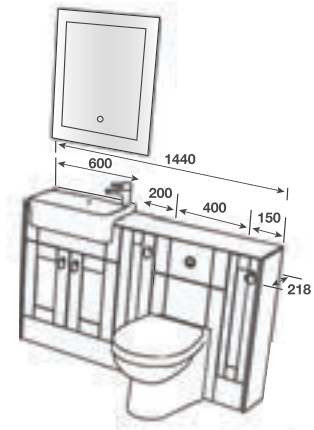

F CONTOUR WHITE ASPEN   **C** ALPINE WHITE

F = FASCIA FINISH   C = CARCASS FINISH

ROOM FEATURES

BASIN - Denver Semi Recessed

TAP - Eula Basin Chrome

PAN - Portland BTW Pan with Glenbrook Seat

WORKTOP - Cirrus White Calypstone Aura 12mm

HANDLE - Campina Chrome

MIRROR - Avelar 600