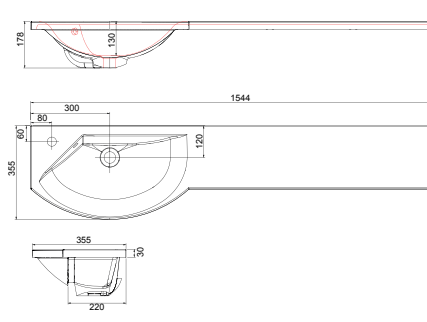

Single tap hole with integrated overflow. Supplied with a chrome overflow ring which is not interchangeable. This basin section will only suit a 600 standard carcass size. 1544w x 435d x 30h mm

Single tap hole with integrated overflow. Supplied with a chrome overflow ring which is not interchangeable. This basin section will only suit a 600 standard carcass size. 1544w x 435d x 30h mm

ART 1544mm LEFT HAND SLIMLINE
37.3203 £575.00