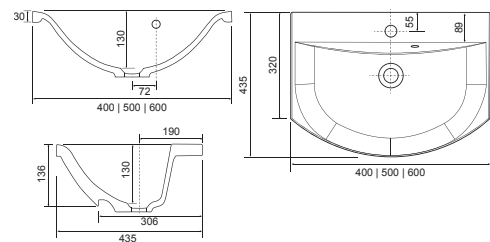

ART

400	37.3173	£305.00
500	37.3113	£320.00
600	37.3095	£360.00

Cast Marble basin. Single tap hole with external Overflow. Supplied with a chrome overflow ring which can be changed for alternative colours. These basins sit directly on the carcass. Each basin size is recommended to match the carcass size (i.e 400 basin suits a 400 carcass).