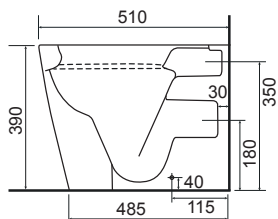

TULSA

36.9105.01 £446.00

Tulsa BTW Pan with Casula Seat.