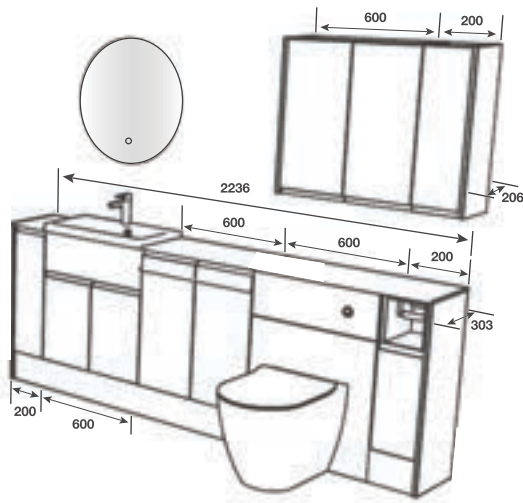

SELTER/PEARL

GLOSS
PAINT
FINISH

F PEARL   **C** ALPINE WHITE

F = FASCIA FINISH   C = CARCASS FINISH

ROOM FEATURES

BASIN - Finesse 600 Sit-in

TAP - Busca Basin Matt Black

PAN - Aurora BTW Pan with Casula Seat

WORKTOP - White Terrazzo Calypstone Aura 12mm

MIRROR - Velas 600