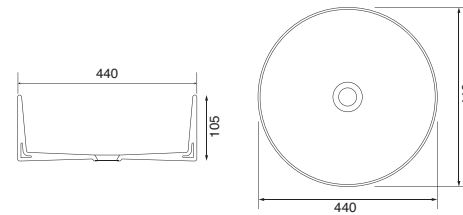

Cast Marble Basin. No tap hole. No overflow. Not suitable for slimline furniture. These basins will require a free flowing waste, see page 333.

470 = 470w x 360d x 160h mm
600 = 600w x 360d x 160h mm..