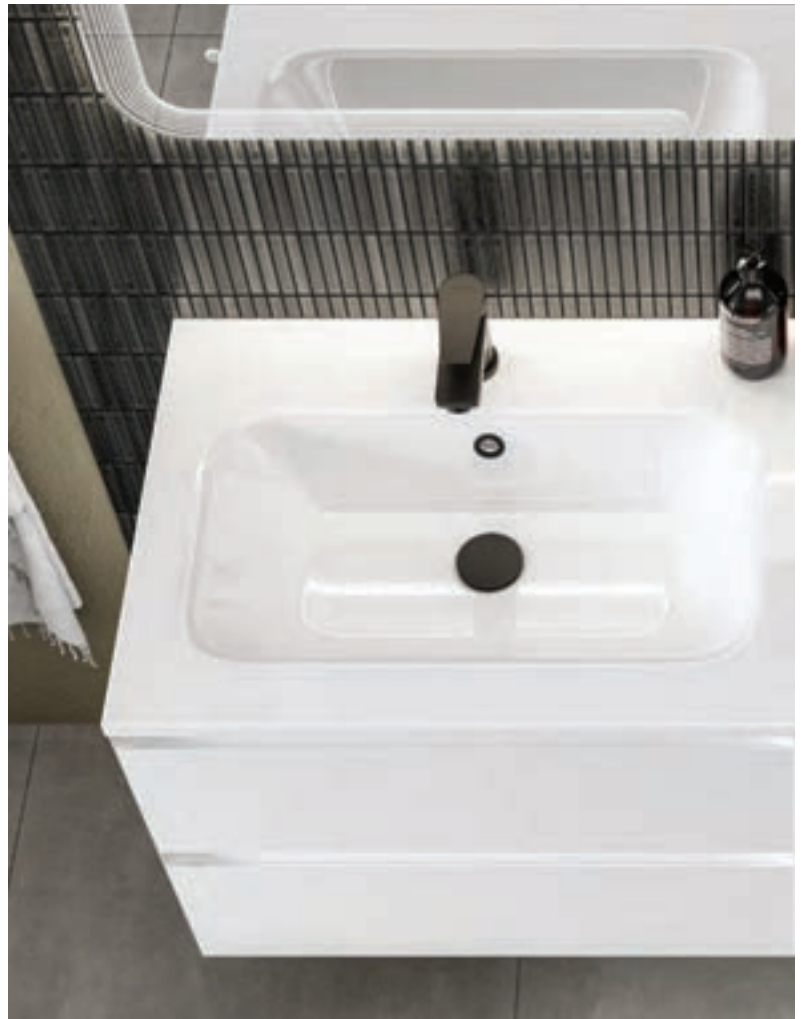

BRENTA/PEARLY WHITE

HIGH
GLOSS
FINISH

F PEARLY WHITE

F = FASCIA FINISH

ROOM LOOK

BASIN - Orani 1200 Cast Gloss

TAP - Eula Basin Matt Black

PAN - Denver BTW Pan with Kempsey Seat

MIRROR - Lixa 1200