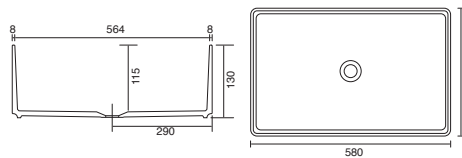

GLENSIDE

3504 £280.00

Cast Marble Basin. No tap hole. No overflow. Not suitable for slimline furniture. This basin will require an unslotted waste, see page 333. The free flowing version is recommended. 580w x 370d x 130h mm