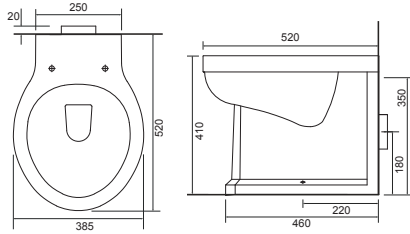

GEORGIA WITH COLOURED SEAT

36.9170.02	£523.00	36.9170.09	£523.00
Georgia BTW Pan with Cotton White Wentworth Seat.		Georgia BTW Pan with Spruce Wentworth Seat.	
36.9170.04	£523.00	36.9170.07	£523.00
Georgia BTW Pan with Shale Wentworth Seat.		Georgia BTW Pan with Maritime Wentworth Seat.	
36.9170.05	£523.00	36.9170.06	£523.00
Georgia BTW Pan with Lagoon Mist Wentworth Seat.		Georgia BTW Pan with Slate Wentworth Seat.