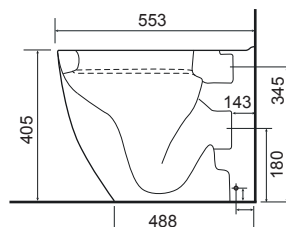

VEGAS

36.9174.01 £405.00

Vegas BTW Pan with Moura Seat.