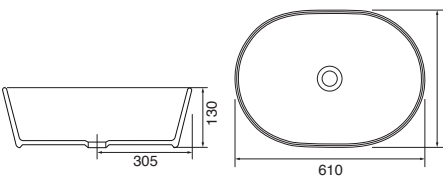

ONTARIO

9168 £162.00

Ceramic basin. No tap hole. No overflow. Suitable for the Deep Base/Basin unit only. This basin will require an unslotted waste, see page 333. The free flowing version is recommended. 610w x 412d x 130h mm