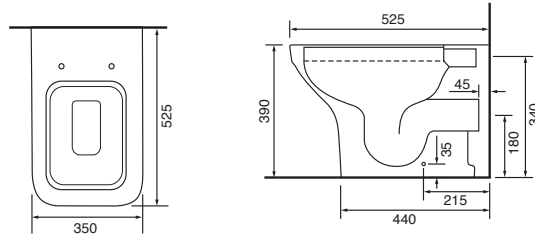

DENVER

36.9076.01 £541.00

Denver BTW Pan with Casula Seat.

36.9076.02 £553.00

Denver BTW Pan with Kempsey Seat.

LO SC TP