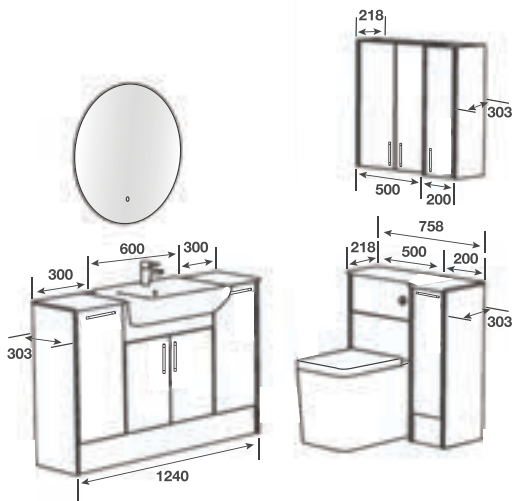

BRECON/STONE GLOSS

HIGH
GLOSS
FINISH

F STONE GLOSS   **C** CLAY

F = FASCIA FINISH   C = CARCASS FINISH

ROOM FEATURES

BASIN - Charlotte Semi Recessed

TAP - Eula Basin Brushed Brass

PAN - Denville BTW Pan with Hillston Seat

WORKTOP - Stratus White Calypstone Aura 12mm

HANDLE - Furnas Brass

MIRROR - Velas 700