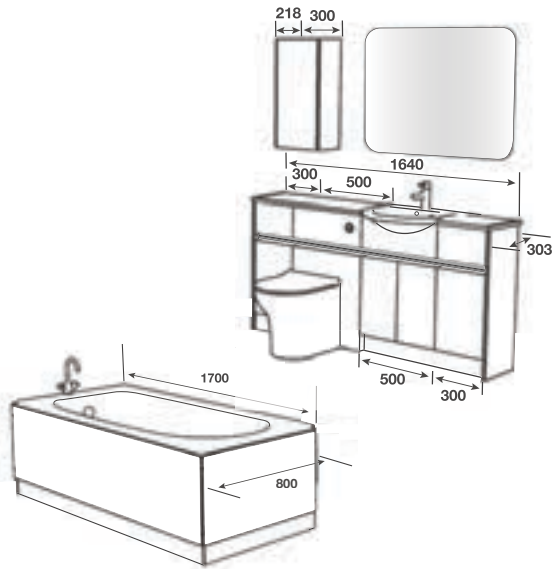

BOWLAND/SEA BREEZE

GLOSS
METALLIC
FINISH

GLASS
EFFECT
EDGING

F SEA BREEZE   **C** GREY LINEN   **E** GLASS EFFECT

F = FASCIA FINISH   C = CARCASS FINISH   E = EDGE FINISH

ROOM FEATURES

BASIN - Art 500

TAP - Melfi Basin Chrome

PAN - Cleveland BTW Rimless Pan with Ballina Seat

WORKTOP - Cirrus White Calypstone Aura 12mm

HANDLE - Stainless Steel Profile

MIRROR - Mora 950