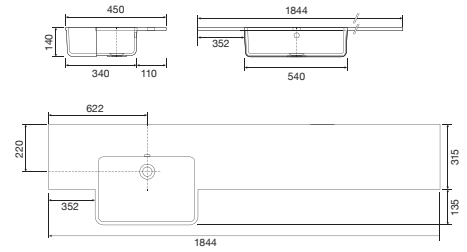

FONTANA WING BASINS

KEYS:

- CE** CERAMIC
- CM** CAST MARBLE
- SS** CAST MARBLE

1844mm LEFT HAND

37.3605 £915.00

1844mm RIGHT HAND

37.3606 £915.00

Integrated overflow, no tap hole. Supplied with a white overflow ring which is not interchangeable. Suitable for use with a 1800mm run of furniture. This basin section will only suit a 600 standard carcass size. 1844w x 450d x 15h mm