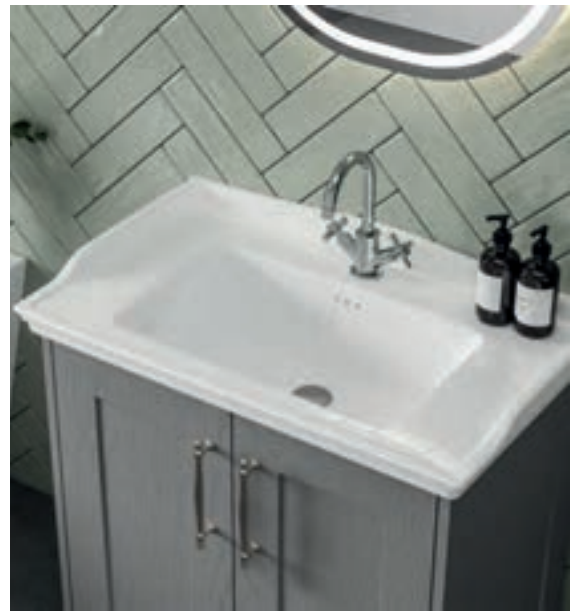

F = FASCIA FINISH

ROOM LOOK

BASIN - Richmond 800 Ceramic

TAP - Imola Basin Chrome

HANDLES - Felisa 96

MIRRORS - Lagoa 800