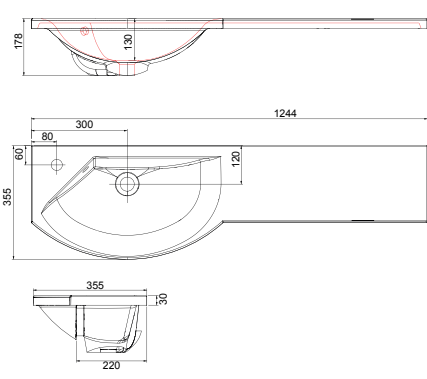

Single tap hole with integrated overflow. Supplied with a chrome overflow ring which is not interchangeable. This basin section will only suit a 600 standard carcass size. 1244w x 435d x 30h mm

Single tap hole with integrated overflow. Supplied with a chrome overflow ring which is not interchangeable. This basin section will only suit a 600 standard carcass size. 1244w x 435d x 30h mm

ART 1244mm LEFT HAND SLIMLINE
37.3201 £545.00