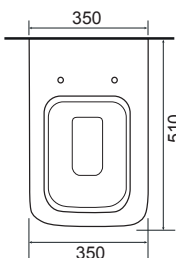

TULSA

36.9105.01 £446.00

Tulsa BTW Pan with Casula Seat.