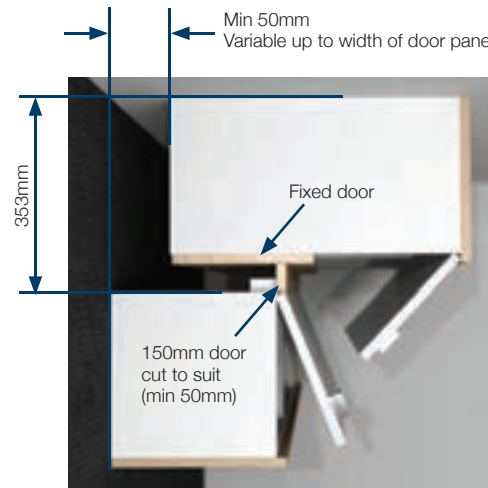

Layout 4: Variable.
Using door panels for corner. Plinth runs through.

The bath bulkhead unit has a full floor to worktop panel (3008) matched to your chosen fascia, supplied with either a slimline or standard depth 600mm WC carcass. However, the panel will work with any width WC Carcass, and can also be used as a fitters panel.

661MM BATH BULKHEAD UNIT

W x D x H	Order Code	Price
830 X 303 X 811	4445**	£565
830 X 218 X 811	4245**	£535

561MM BATH BULKHEAD UNIT

W x D x H	Order Code	Price
830 X 303 X 811	1445**	£565
830 X 218 X 811	1245**	£565

- See breakdown pages for WC carcass codes
- When ordering replace '**' with your chosen finish
- Not available in Solid Oak & Pentland