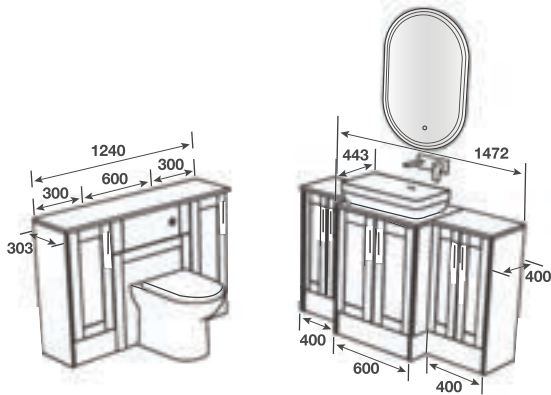

SOLID OAK

F SOLID OAK   **C** NATURAL OAK

F = FASCIA FINISH   C = CARCASS FINISH

ROOM FEATURES

BASIN - Glenside Sit-On

TAP - Arlan Wall Mounted Basin Chrome

PAN - Madison BTW Pan with Beechworth Seat

WORKTOP - Cirrus White Calypstone Aura 18mm

HANDLE - Catarina Black

MIRROR - Lagoa 800