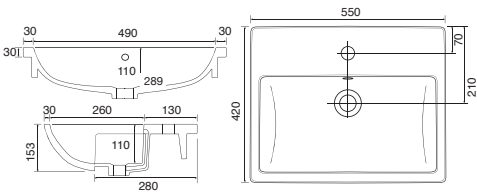

CHARLOTTE

37.9112 £355.00

Ceramic basin. Single tap hole with integrated overflow. Supplied with a chrome overflow ring which can be changed for alternative colours. Suitable for the 600 and 700 standard depth basin units only. 550w x 420d mm.