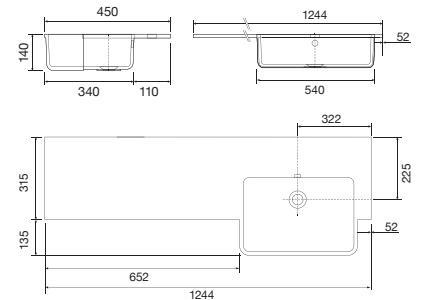

1244mm - LEFT HAND

37.3601

£635.00

1244mm - RIGHT HAND

37.3602

£635.00

Integrated overflow, no tap hole. Supplied with a white overflow ring which is not interchangeable. Suitable for use with a 1200mm run of furniture. This basin section will only suit a 600 standard carcass size. 1244w x 450d x 15h mm