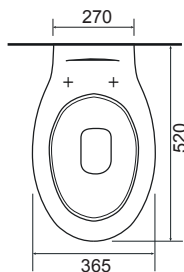

NASHVILLE

36.9291.01 £485.00

Nashville BTW Pan with Toukley Seat.

NEW

LO SC TP

PORTLAND

36.9046.01 £352.00

Portland BTW Pan with Glenbrook Seat.