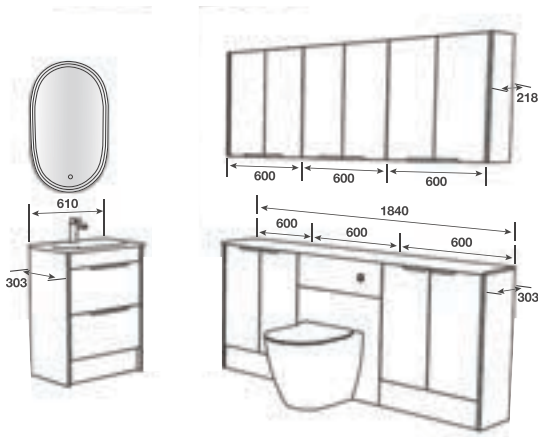

ROOM FEATURES

BASIN - Idro 600 Cast

TAP - Busca Basin Matt Black

PAN - Aurora BTW Pan with Collierina Seat

WORKTOP - White Crystal Calypstone Aura 18mm

HANDLE - Barretos Black

MIRROR - Lagoa 800

LIGHTING - Sargasso Plinth Lighting