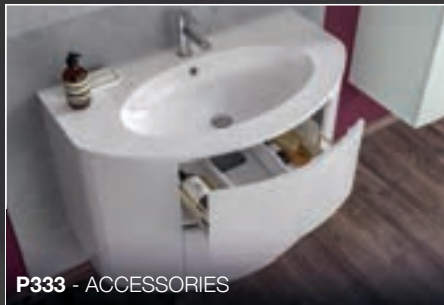

P321 - TAPS

P337 - FF BREAKDOWN

P333 - ACCESSORIES