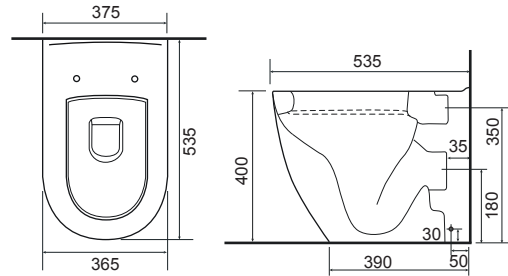

1. **KEYS:**
   LO LIFT OFF SEAT
   SC SOFT CLOSE
   TP TOP FIX SEAT

BACK TO WALL WC SETS

AURORA

36.9117.01 £442.00

Aurora BTW Pan with Collerina Seat