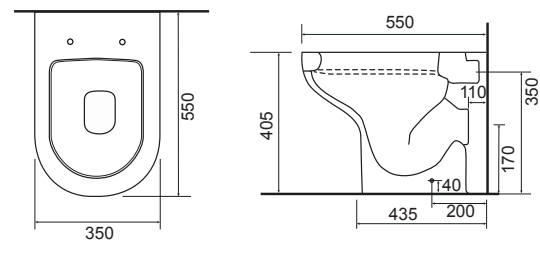

Aurora BTW Pan with Collerina Seat

AURORA - RIMLESS

36.9184.01 £464.00

Aurora BTW Rimless Pan with Collerina Seat

BRUNSWICK - RIMLESS

36.9095.01 £595.00

Brunswick BTW Rimless Pan with Clermont Seat

CHARLOTTE