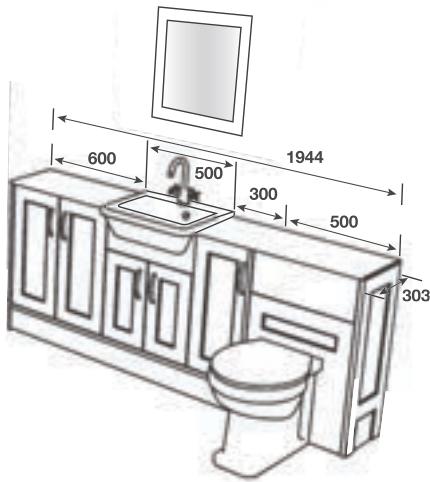

PENTLAND/COTTON WHITE

ALSO IN
KENTMERE
P104

MATT
PAINT
FINISH

F COTTON WHITE   **C** NATURAL OAK

F = FASCIA FINISH   C = CARCASS FINISH

ROOM FEATURES

BASIN - Elan 500 Semi Recessed

TAP - Imola Basin Chrome

PAN - Georgia BTW Pan

WORKTOP - Grey Terrazzo Calypstone Aura 18mm

HANDLE - Arinos Stainless Steel

MIRROR - Pentland Framed Mirror