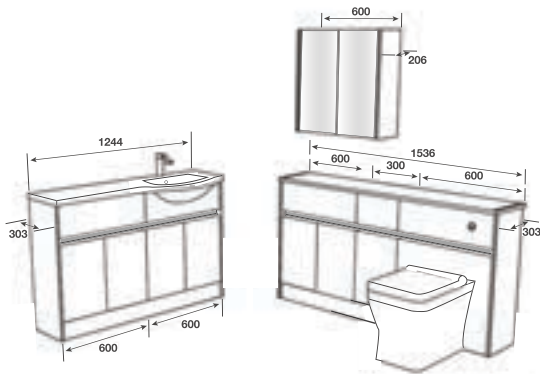

ROOM FEATURES

BASIN - Art Wing 1244 RH

TAP - Busca Basin Brushed Brass

PAN - Denver BTW Pan with Kempsey Seat

WORKTOP - Cirrus White Calypstone Aura 18mm

HANDLE - Brushed Brass Profile

MIRROR - Lixa 1200

LIGHTING - LED Strip