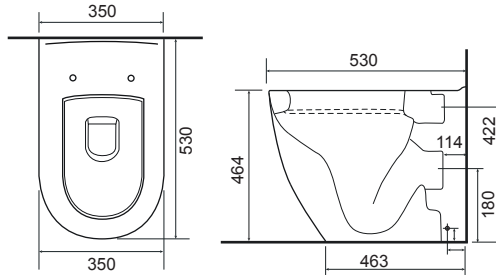

CLEVELAND - COMFORT HEIGHT

36.9181.01 £455.00

Cleveland BTW Comfort Height Rimless Pan with Ballina Seat. Only compatible for use with behind-the-wall installations or fitted furniture that has been raised by a minimum of 100mm