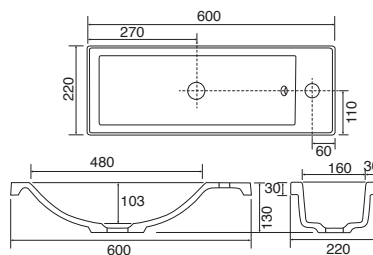

FINESSE 600 SLIMLINE

3090 £290.00

Cast Marble Basin. Single tap hole with external overflow. Supplied with a chrome overflow ring which can be changed for alternative colours. Reversible left/right basin positioning. Suitable for the 600 slimline base/basin units only. 600w x 220d mm.