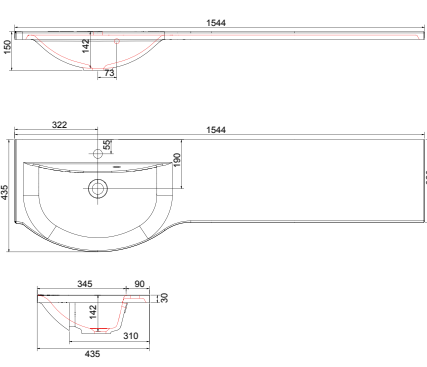

Single tap hole with integrated overflow. Supplied with a chrome overflow ring which is not interchangeable. This basin section will only suit a 600 slimline carcass size. 1244w x 355d x 30h mm

Single tap hole with integrated overflow. Supplied with a chrome overflow ring which is not interchangeable. This basin section will only suit a 600 slimline carcass size. 1244w x 355d x 30h mm

ART 1544mm LEFT HAND
37.3195 £575.00