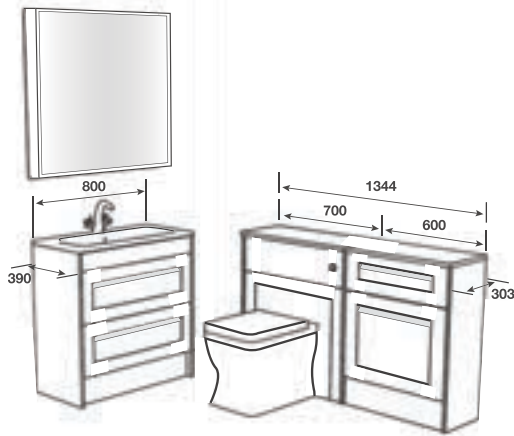

ROOM FEATURES

BASIN - Vesima 800 Ceramic

TAP - Caprice Basin Brushed Brass

PAN - Denver BTW with Casula Seat

WORKTOP - Stratus White Calypstone Aura 18mm

MIRROR - Mirrored Vanity Cabinet 750

MATT
PAINT
FINISH