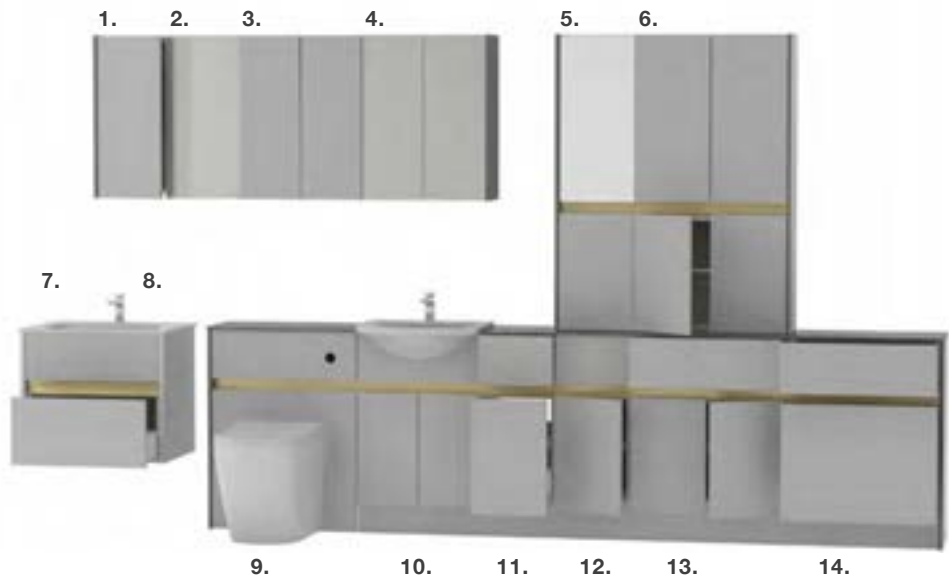

Example:

The WC unit shown below in the example, if required in Bowland Frost White should be ordered as: **8302BL FW**. This will ensure the correct fascia panels will be added automatically to your order.

Alternatively, all components can be ordered separately using the Breakdown Codes listed alongside the prices. In this instance both the carcass finish code and fascia finish codes will need to be specified.

EXAMPLE	SIZE (W X D X H)	PRODUCT CODE		Carcass		
				Upper Panel	Lower Panel	
	500 x 218 x 811	8302BL**	££££	4062s	2010	5031
	500 x 303 x 811	8402BL**	££££	4062	2010	5031

- BOWLAND - BL
- SLATE MIST - CSM
- HUNTER GREEN - CHN
- BLUEBERRY - BB
- FROST WHITE - FW
- CHAMPAGNE - CP
- METALLIC SLATE - MS
- METALLIC SLATE (MATCHING EDGE) - MSM
- FROST GREY - FG
- SEA BREEZE - SB

UNIT MATRIX

For unit dimensions and pricing breakdown information see page 337.

1. 250 & 300 One Door Wall Unit
2. 250 & 300 One Door Mirrored Wall Unit
3. 500 & 600 Two Door Wall Unit
4. 500 & 600 Two Door Mirrored Wall Unit
5. 300 Tall Wall Unit
6. 600 Tall Wall Unit
7. 600 & 800 One Drawer Vanity Unit
8. 600 & 800 Two Drawer Vanity Unit
9. 500 & 600 WC Unit
10. 500 & 600 Basin Unit
11. 300 Two Drawer Base Unit
12. 200 & 300 One Door/One Drawer Base Unit
13. 600 Two Door/One Drawer Base Unit
14. 600 Two Drawer Base Unit

All 18mm pre-assembled MFC carcasses with PVC edging, drilled and marked for fittings. Fully adjustable all-steel soft-close hinges for doors and 4-way adjustable soft-close runners to drawers. Carcass height is 700mm with a floor service void of 150mm rebated behind a 105mm plinth face. Choice of two overall base unit depths of 218mm and 303mm plus vanity unit depth of 443mm. Not suitable for installation in wet-rooms and should only be installed within a well ventilated bathroom environment.