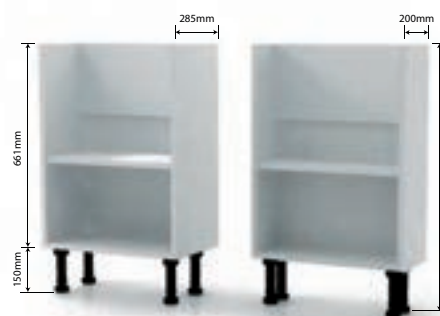

Vanity carcasses are supplied in Grey Linen only.

561MM BASE CARCASSES

(supplied with 250mm leg pack) = 811mm Overall height

DESCRIPTION	W X H X D	CODE	PRICE £
150 Base Carcass	150 x 285 x 561mm	1041	236.00
150 Base Carcass Slim	150 x 200 x 561mm	1041s	236.00
200 Base Carcass	200 x 285 x 561mm	1023	236.00
200 Base Carcass Slim	200 x 200 x 561mm	1023s	236.00
200 Toilet Roll Holder / Open Unit	200 x 285 x 561mm	1004	260.00
200 Toilet Roll Holder / Open Unit Slim	200 x 200 x 561mm	1004s	260.00
300 Base Carcass	300 x 285 x 561mm	1035	255.00
300 Base Carcass Slim	300 x 200 x 561mm	1035s	255.00
300 Base Carcass Deep	300 x 425 x 561mm	1057	315.00
400 Basin / Base Carcass	400 x 285 x 561mm	1036	315.00
400 Basin / Base Carcass Slim	400 x 200 x 561mm	1036s	315.00
500 Basin / Base Carcass	500 x 285 x 561mm	1024	315.00
500 Basin / Base Carcass Slim	500 x 200 x 561mm	1024s	315.00
500 WC / Bidet Carcass	500 x 285 x 561mm	1062	285.00
500 WC / Bidet Carcass Slim	500 x 200 x 561mm	1062s	285.00
600 Basin / Base Carcass	600 x 285 x 561mm	1002	315.00
600 Basin / Base Carcass Slim	600 x 200 x 561mm	1002s	315.00
600 Basin / Base Carcass Deep	600 x 425 x 561mm	1027	370.00
600 WC / Bidet Carcass	600 x 285 x 561mm	1061	285.00
600 WC / Bidet Carcass Slim	600 x 200 x 561mm	1061s	285.00
700 Basin Carcass	700 x 285 x 561mm	1018	315.00

661MM BASE CARCASSES

(supplied with 150mm leg pack) = 811mm Overall height