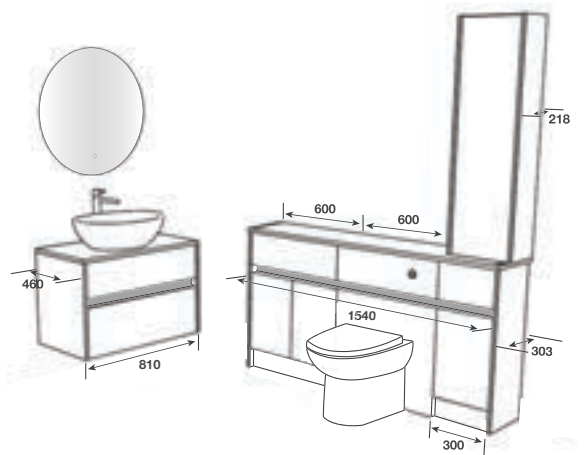

TAP - Lori Tall Basin Chrome

PAN - Madison BTW Pan with Beechworth Seat

WORKTOP - Cirrus White Calypstone Aura 18mm

MIRROR - Velas 700

HANDLE - Brushed Brass Profile

LIGHTING - LED Strip

BOWLAND/SEA BREEZE

GLOSS
METALLIC
FINISHGLASS
EFFECT
EDGING