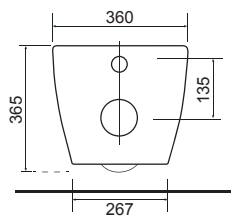

AURORA - RIMLESS

36.9185.01 £464.00

Aurora Wall Hung Rimless Pan with Collerina Seat.