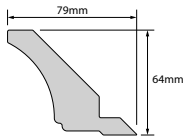

CORNICE 1500mm	CORNICE 3000mm
	1500x79x64	3000x79x64
	£100.00	£179.00
SOLID OAK	3012SO	3014SO

VENEERED OAK PLINTH & FLYOVER

	150mm 1500mm	150mm 2000mm	150mm 2500mm	250mm 1500mm	250mm 2000mm	250mm 2500mm
	1500x150x18	2000x150x18	2500x150x18	1500x250x18	2000x250x18	2500x250x18
	£126.00	£153.00	£179.00	£158.00	£168.00	£216.00
SOLID OAK	6001SO	6002SO	6005SO	3001SO	3002SO	3065SO

VENEERED OAK WORKTOPS

	1500mm WORKTOP	2000mm WORKTOP	2500mm WORKTOP	DEEP WORKTOP
	1500x310x22	2000x310x22	2500x310x22	640x450x22
	£222.00	£270.00	£305.00	£153.00
SOLID OAK	3003SO	3004SO	3059SO	3086SO

EDGING STRIP

NOTE: This Veneered Oak worktop is supplied finished on all 4 edges.

£6.25 7030SO

1000 x 30mm. Edging strip will always be wider than the product that is being edged. This is for application and trimming to a perfect finish.

SEE PAGES 298 FOR HANDLES, 301 WORKTOPS AND 321 FOR TAPS.