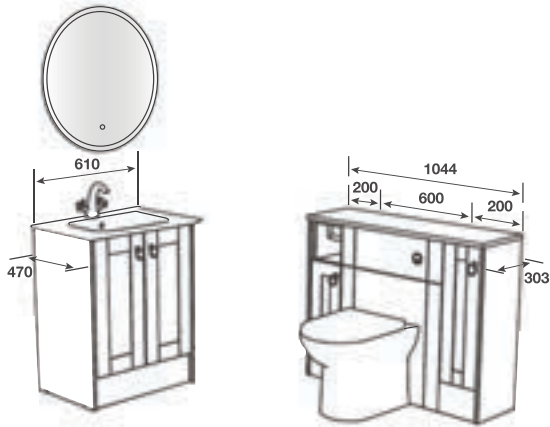

CHILTERN/CONTOUR BLUE ASH

F CONTOUR BLUE ASH   **C** GREY LINEN

F = FASCIA FINISH   C = CARCASS FINISH

ROOM FEATURES

BASIN - Banari Ceramic Washstand

TAP - Caprice Basin Brushed Brass

PAN - Madison BTW Pan with Beechworth Seat

WORKTOP - Cirrus White Calypstone Aura 18mm

HANDLE - Campina Brushed Brass

MIRROR - Portel 700