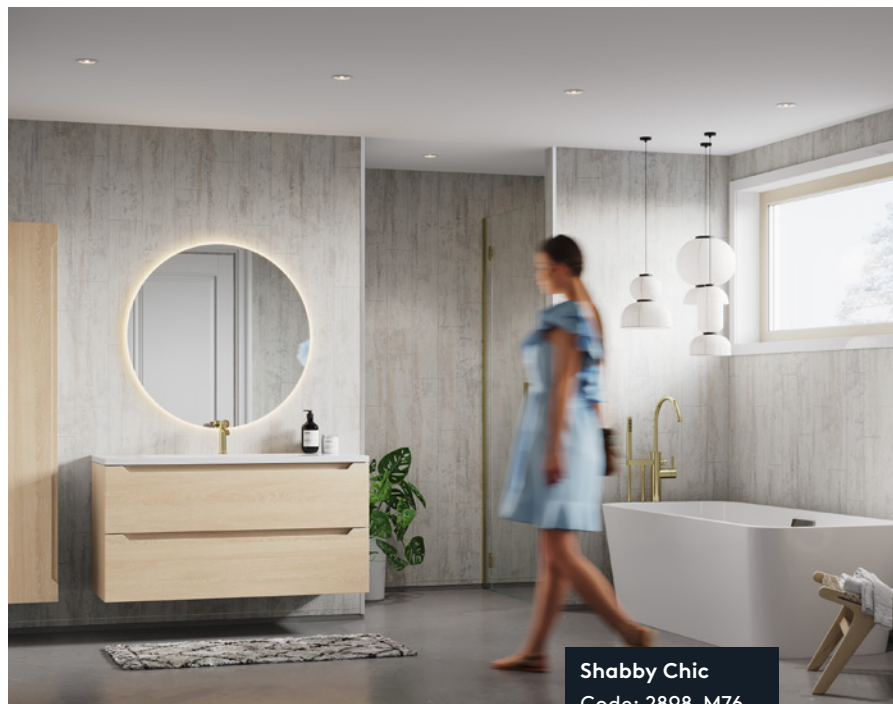

Shabby Chic
Code: 2898-M76
Tile size: 15x60cm