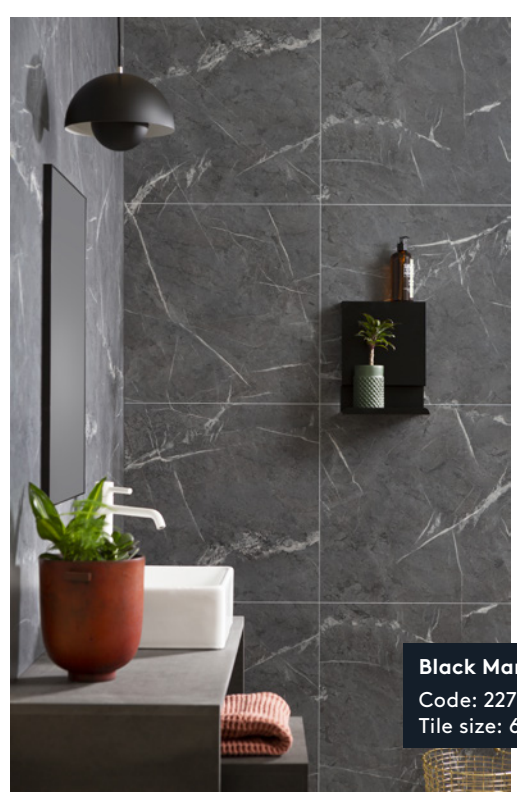

Marble Collection

Tile-Effect