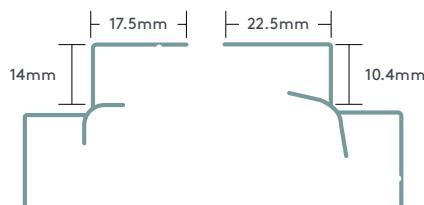

M71
Tile size
10cm x 12cm

M72
Tile size
40cm x 10cm

M75
Tile size
30cm x 10cm

M76
Tile size
15cm x 60cm

M78
Tile size
42.5cm x 15cm

M79
Tile size
10cm x 28cm

M0830
Tile size
7.5cm x 30cm

M1515
Tile size
15cm x 15cm

Olive Green
Code: 5206-M75

Fibo profiles

Use Fibo profiles (trims) to complete your perfect installation. All profiles come in 2400mm length.

Hidden Internal Corner

Aluminium
Code: RAIN-T-HP

Internal Corner